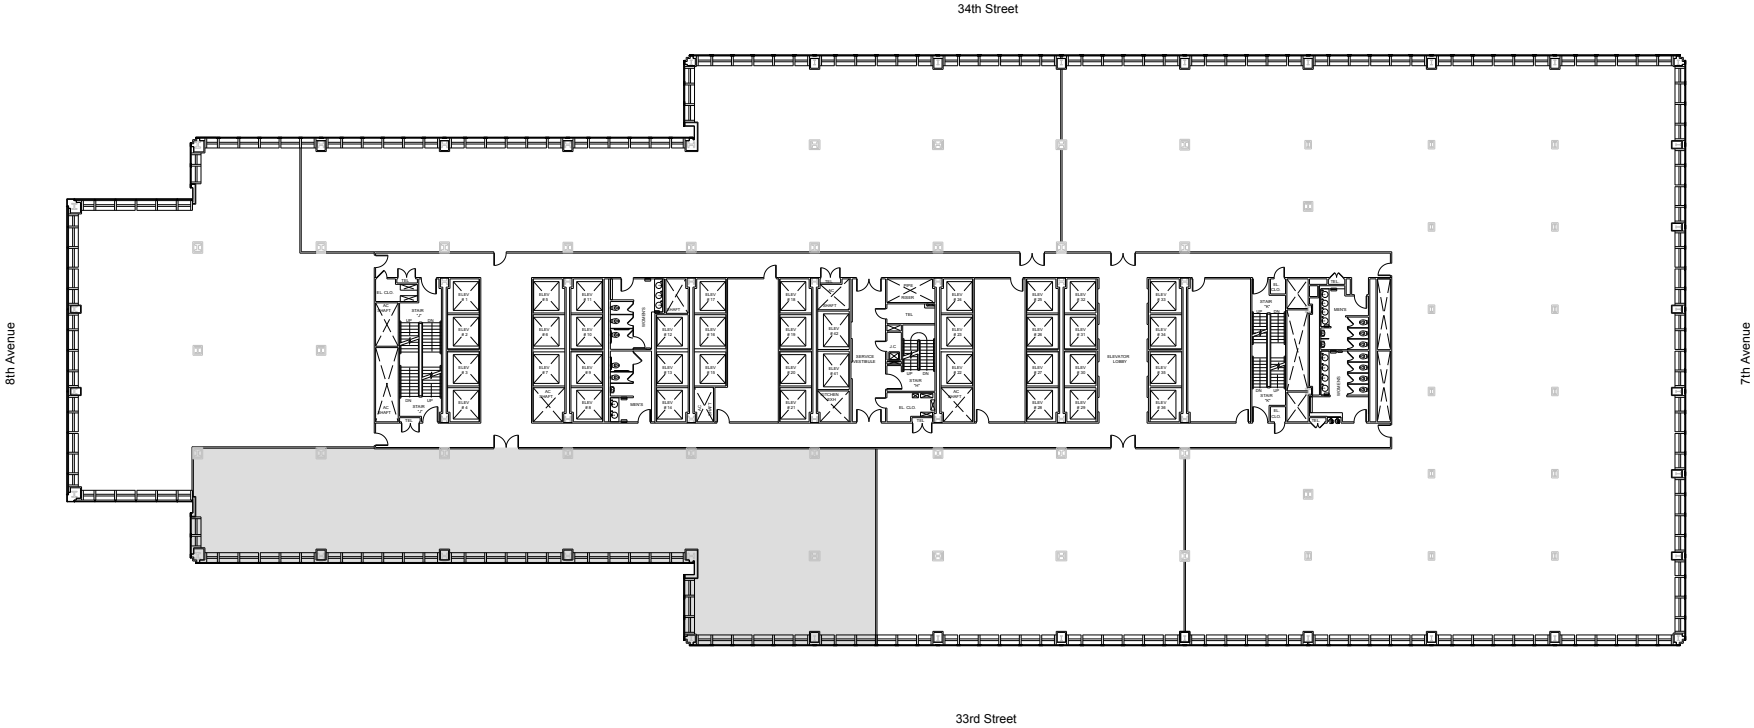

One Penn Plaza

Partial 10th Floor - 8,964 RSF

Leasing Contacts:

Josh Glick Jared Silverman
212.894.7413 212.894.7458
jglick@vno.com jsilverman@vno.com