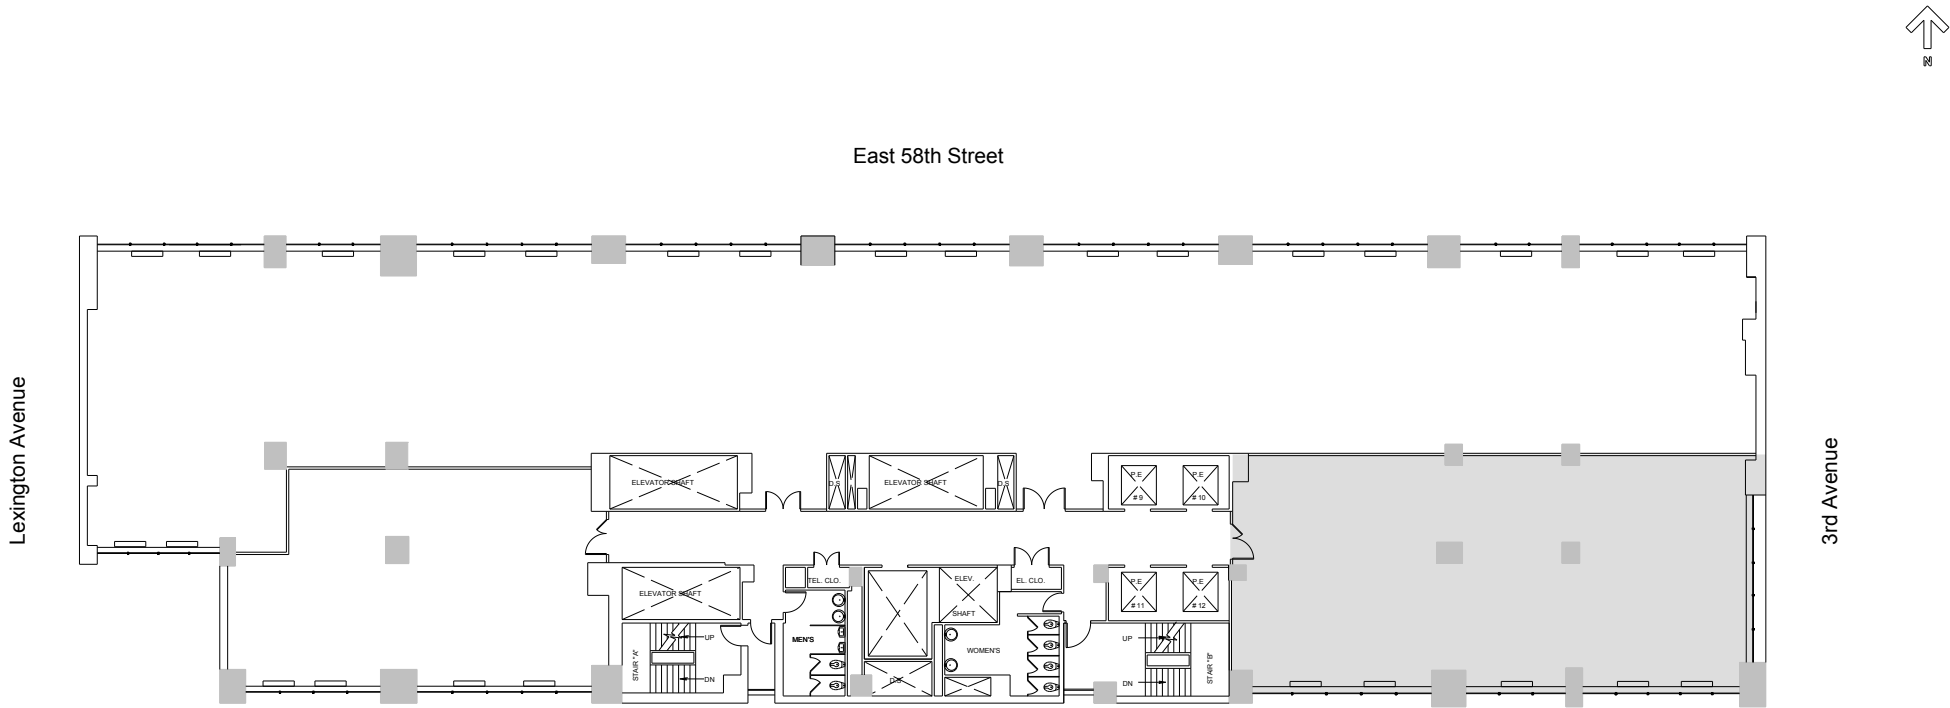

150 East 58th Street
Partial 6th Floor - 2,815 RSF

Leasing Contacts:

Jared Solomon Ryan Levy
212.894.7410 212.894.7472
jsolomon@vno.com rlevy@vno.com