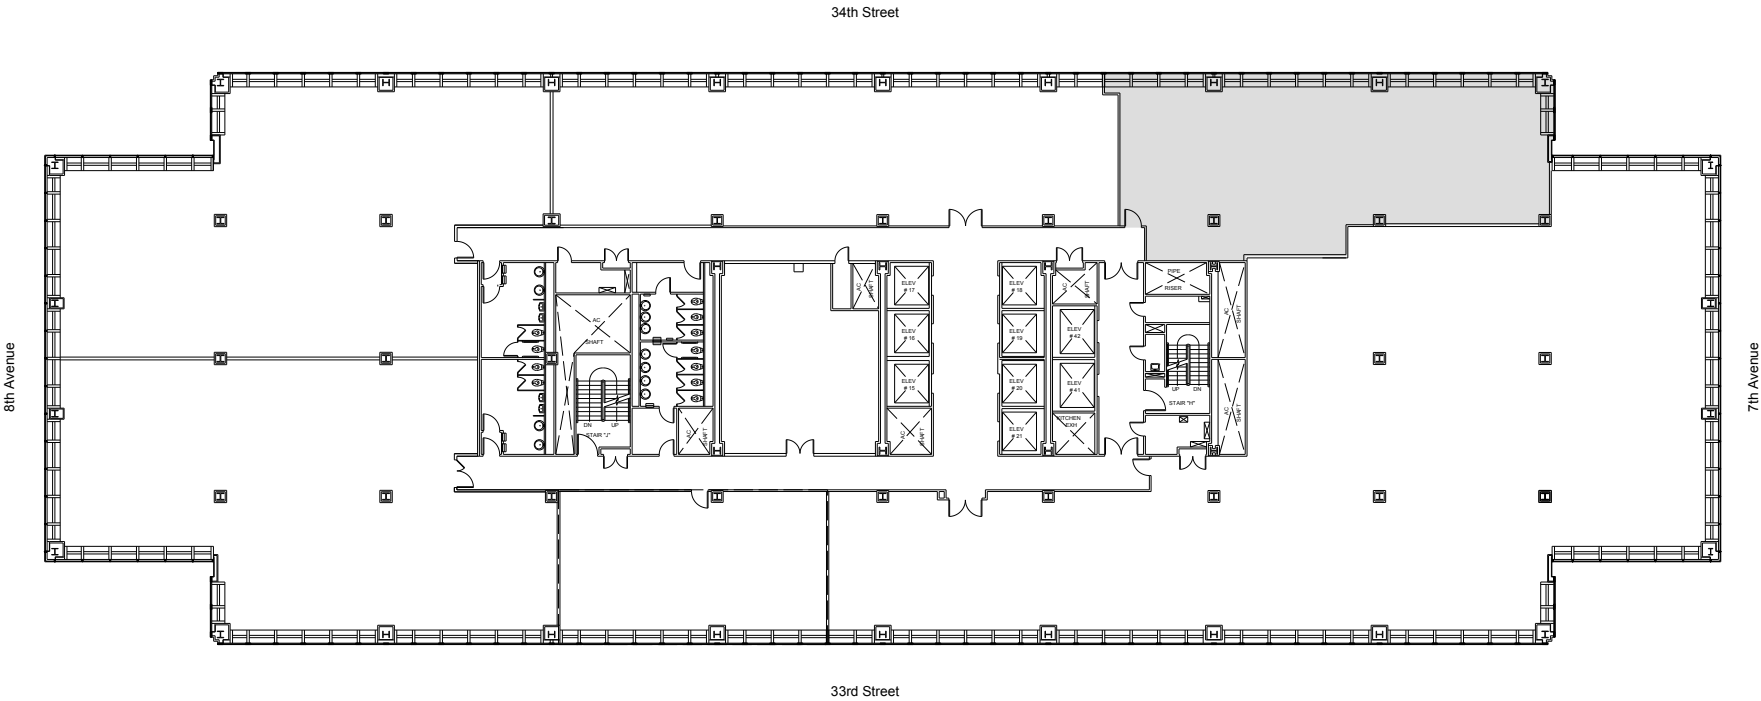

One Penn Plaza

Partial 46th Floor - 3,807 RSF

Leasing Contacts:

Josh Glick Jared Silverman Kevin West
212.894.7413 212.894.7458 212.894.7438
jglick@vno.com jsilverman@vno.com kwest@vno.com