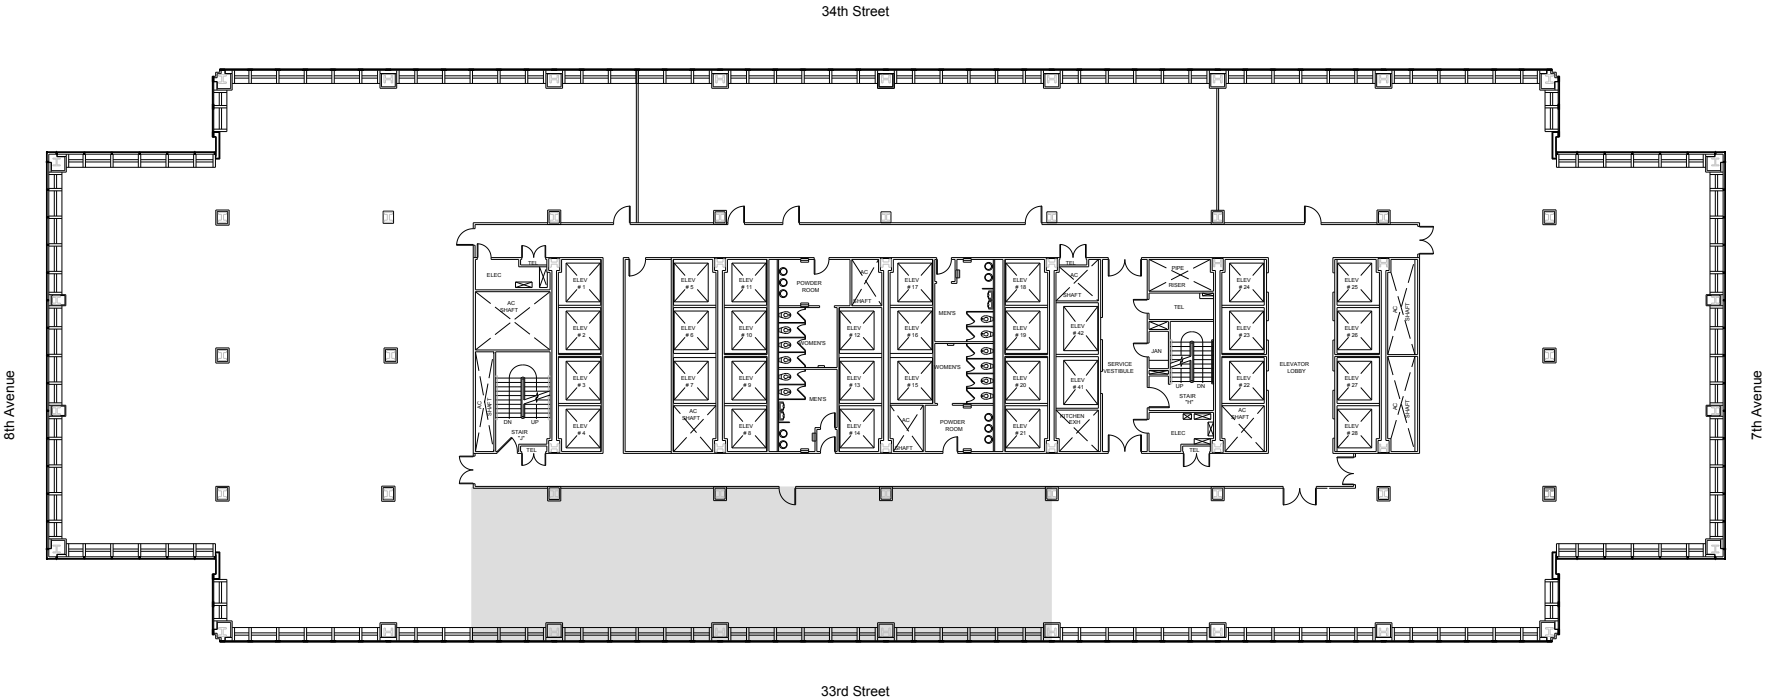

# One Penn Plaza

Partial 14th Floor - 4,987 RSF

Leasing Contacts:

Josh Glick	Jared Silverman	Kevin West
212.894.7413	212.894.7458	212.894.7438
jglick@vno.com	jsilverman@vno.com	kwest@vno.com