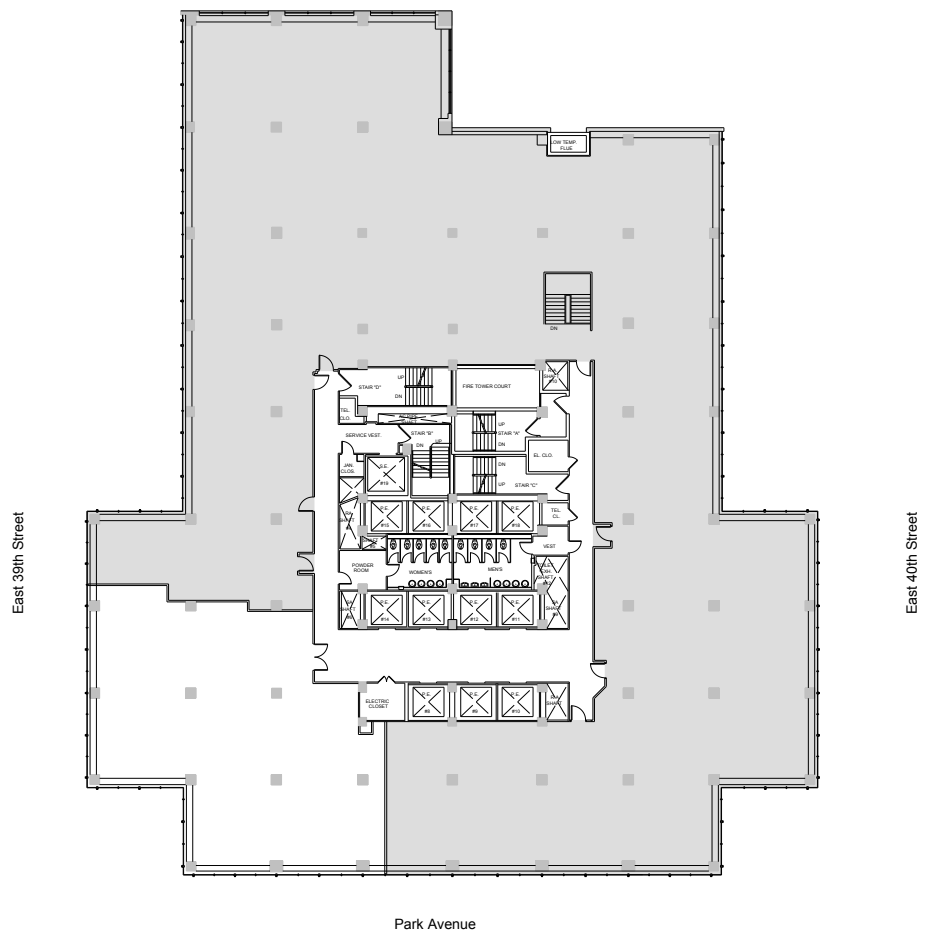

90 Park Avenue

Partial 17th Floor - 21,762 RSF

Leasing Contacts:

Andrew Ackerman 212.894.7425 aackerman@vno.com	Jared Silverman 212.894.7458 jsilverman@vno.com	Ryan Levy 212.894.7472 rlevy@vno.com
--	---	--