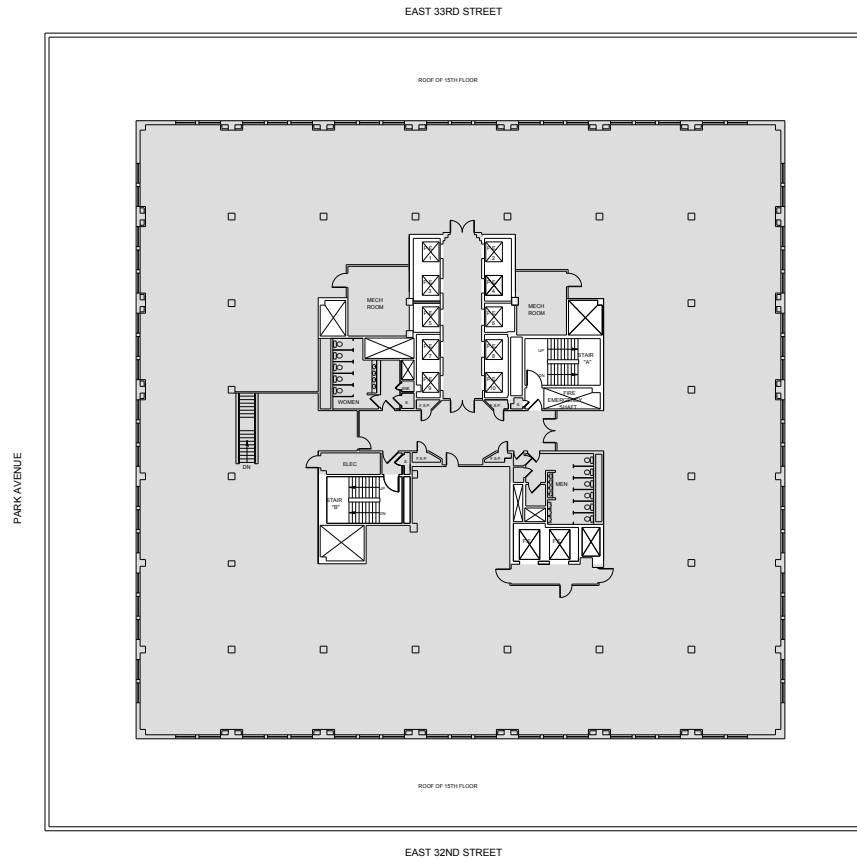

One Park Avenue

Entire 18th Floor - 31,083 RSF

ONE PARK AVE
EIGHTEENTH FLOOR PLAN

Leasing Contacts:

Edward Riguardi	Ryan Levy
212.894.7923	212.894.7472
eriguardi@vno.com	rlevy@vno.com