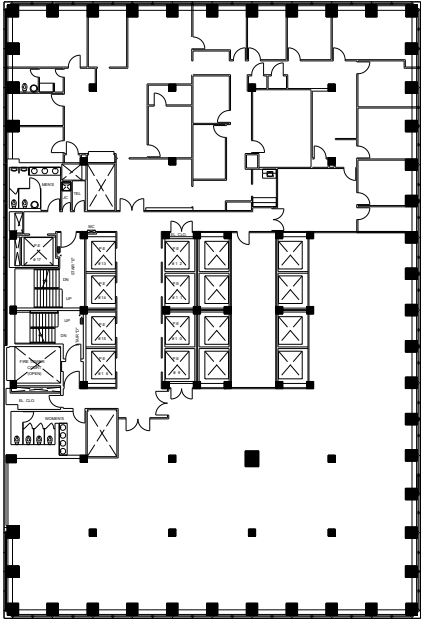

# 280 Park Avenue

Entire E24th Floor - 8,936 RSF

WEST BUILDING

EAST BUILDING

Park Avenue

E48th Street

Leasing Contacts:

Edward Riguardi  
212.894.7923  
eriguardi@vno.com