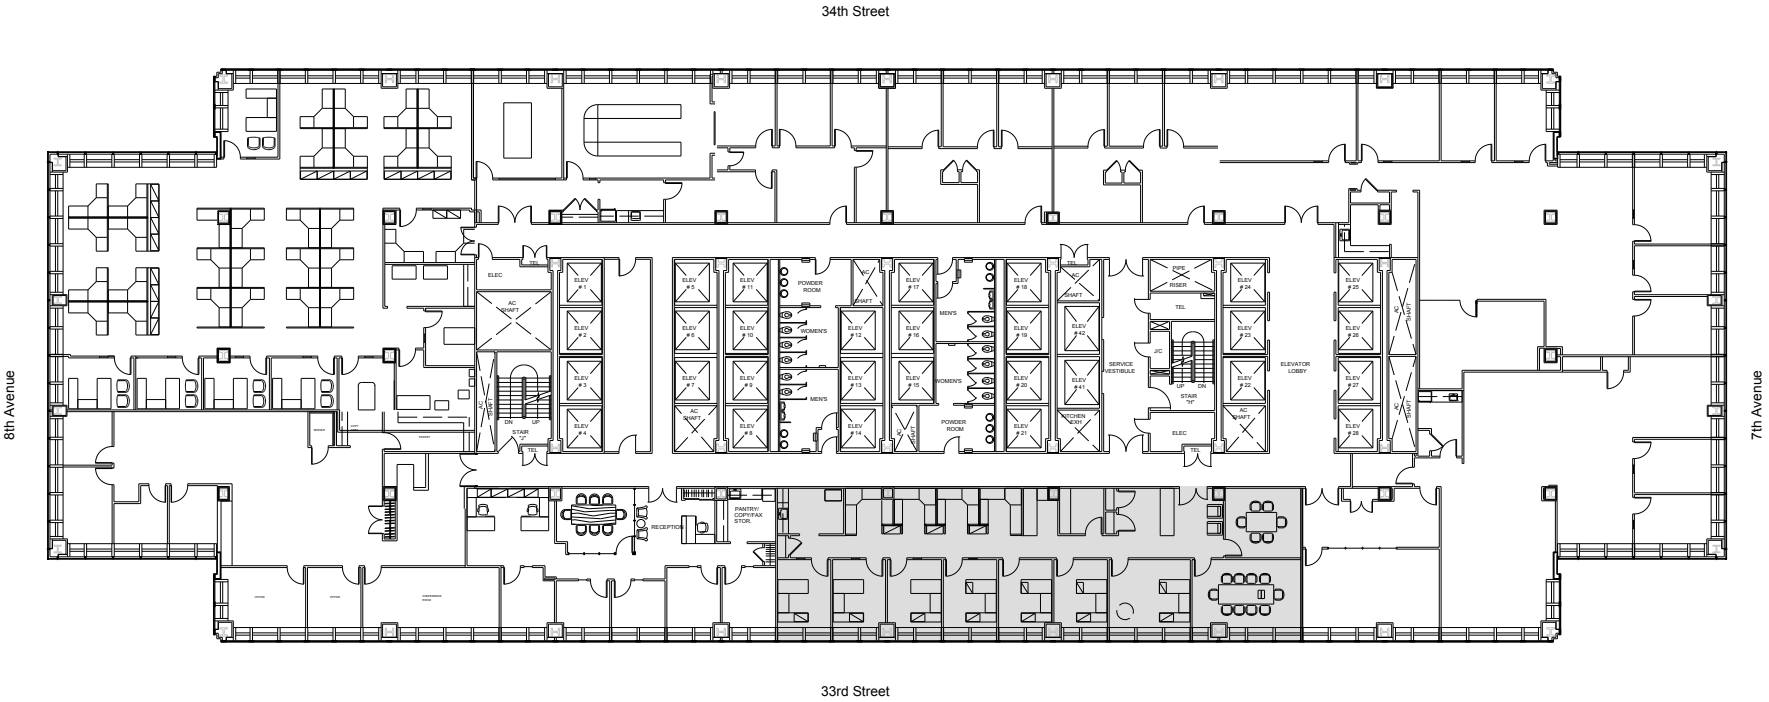

One Penn Plaza

Partial 21st Floor - 4,312 RSF

Leasing Contacts:

Josh Glick Jared Silverman
212.894.7413 212.894.7458
jglick@vno.com jsilverman@vno.com