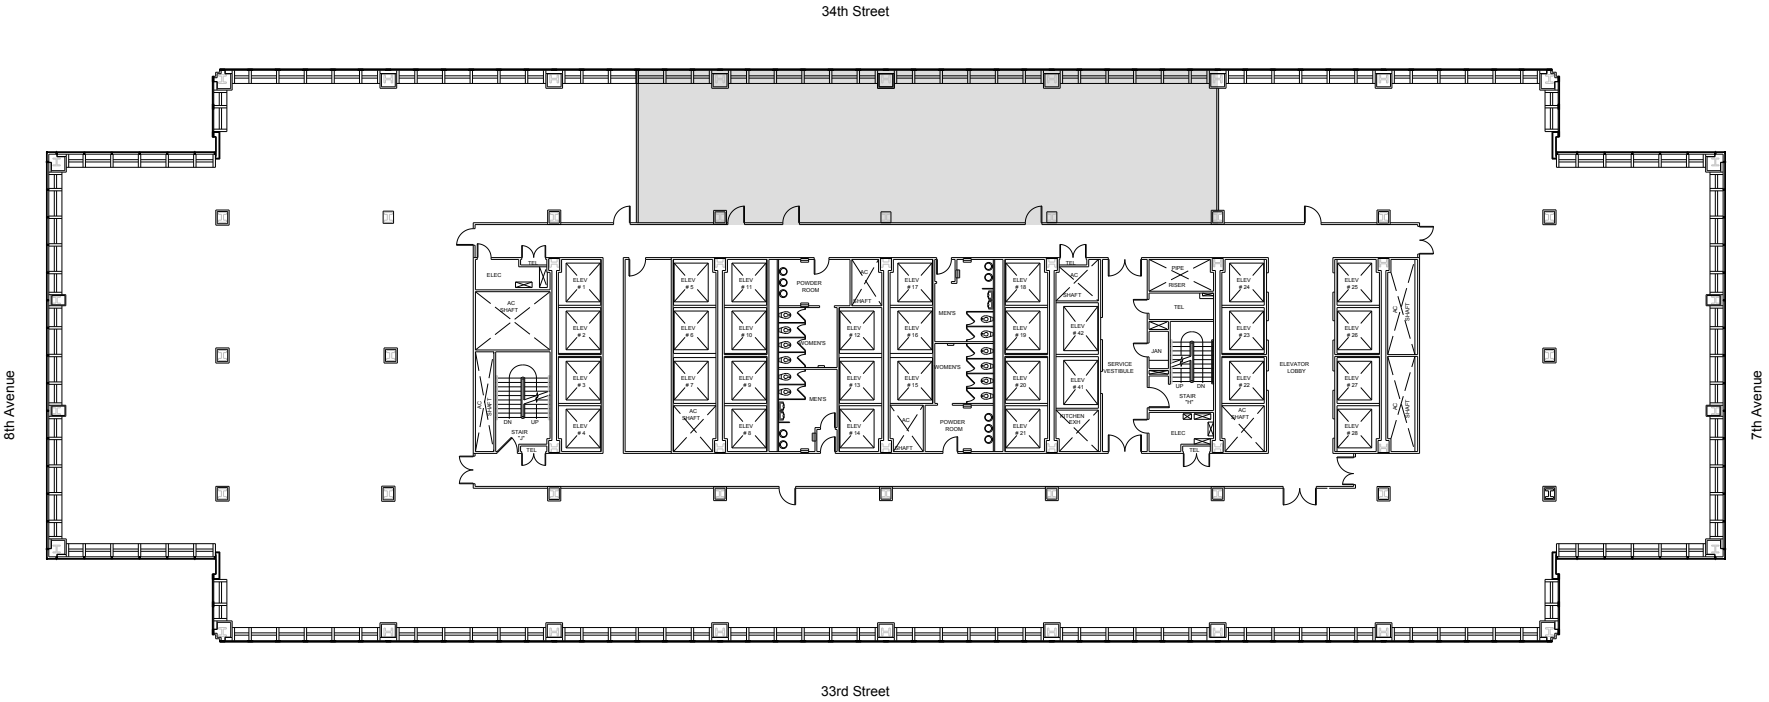

One Penn Plaza

Partial 14th Floor - 4,796 RSF

Leasing Contacts:

Josh Glick Jared Silverman
212.894.7413 212.894.7458
jglick@vno.com jsilverman@vno.com