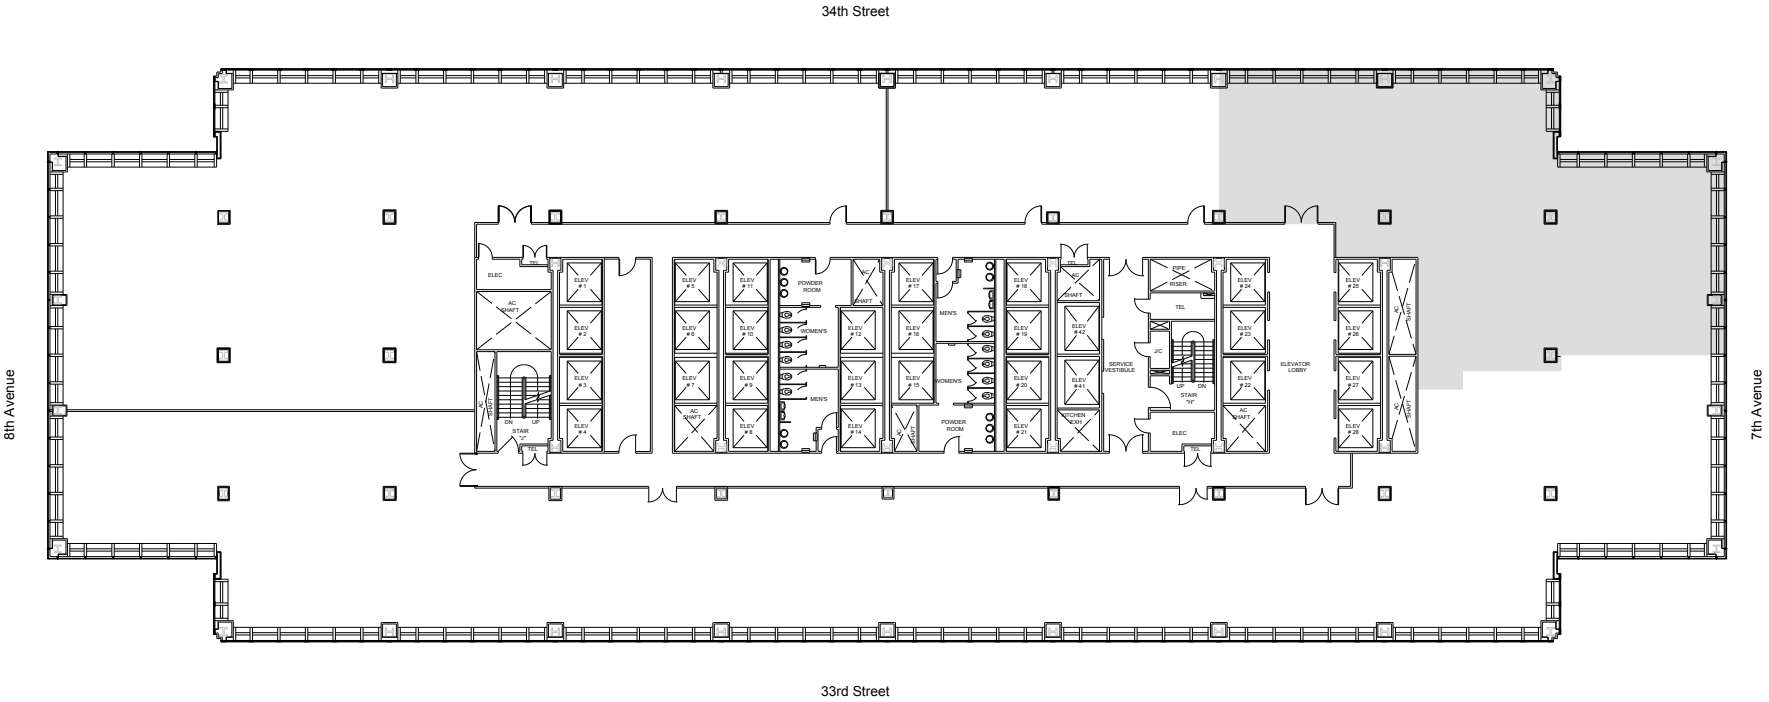

One Penn Plaza

Partial 21st Floor - 6,069 RSF

Leasing Contacts:

Josh Glick Jared Silverman Kevin West
212.894.7413 212.894.7458 212.894.7438
jglick@vno.com jsilverman@vno.com kwest@vno.com