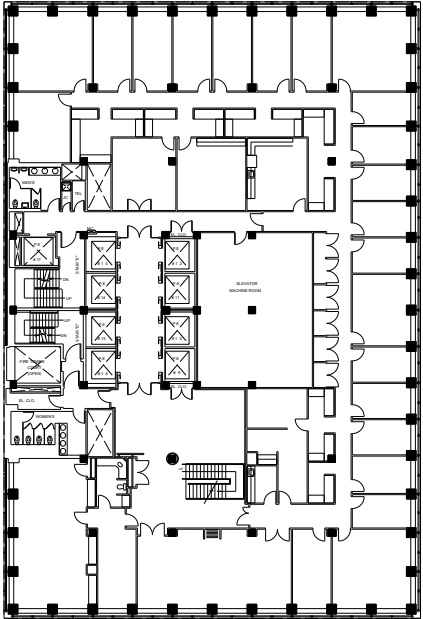

280 Park Avenue

Entire E25th Floor - 8,936 RSF

WEST BUILDING

EAST BUILDING

Park Avenue

E48th Street

Leasing Contacts:

Edward Riguardi
212.894.7923
eriguardi@vno.com