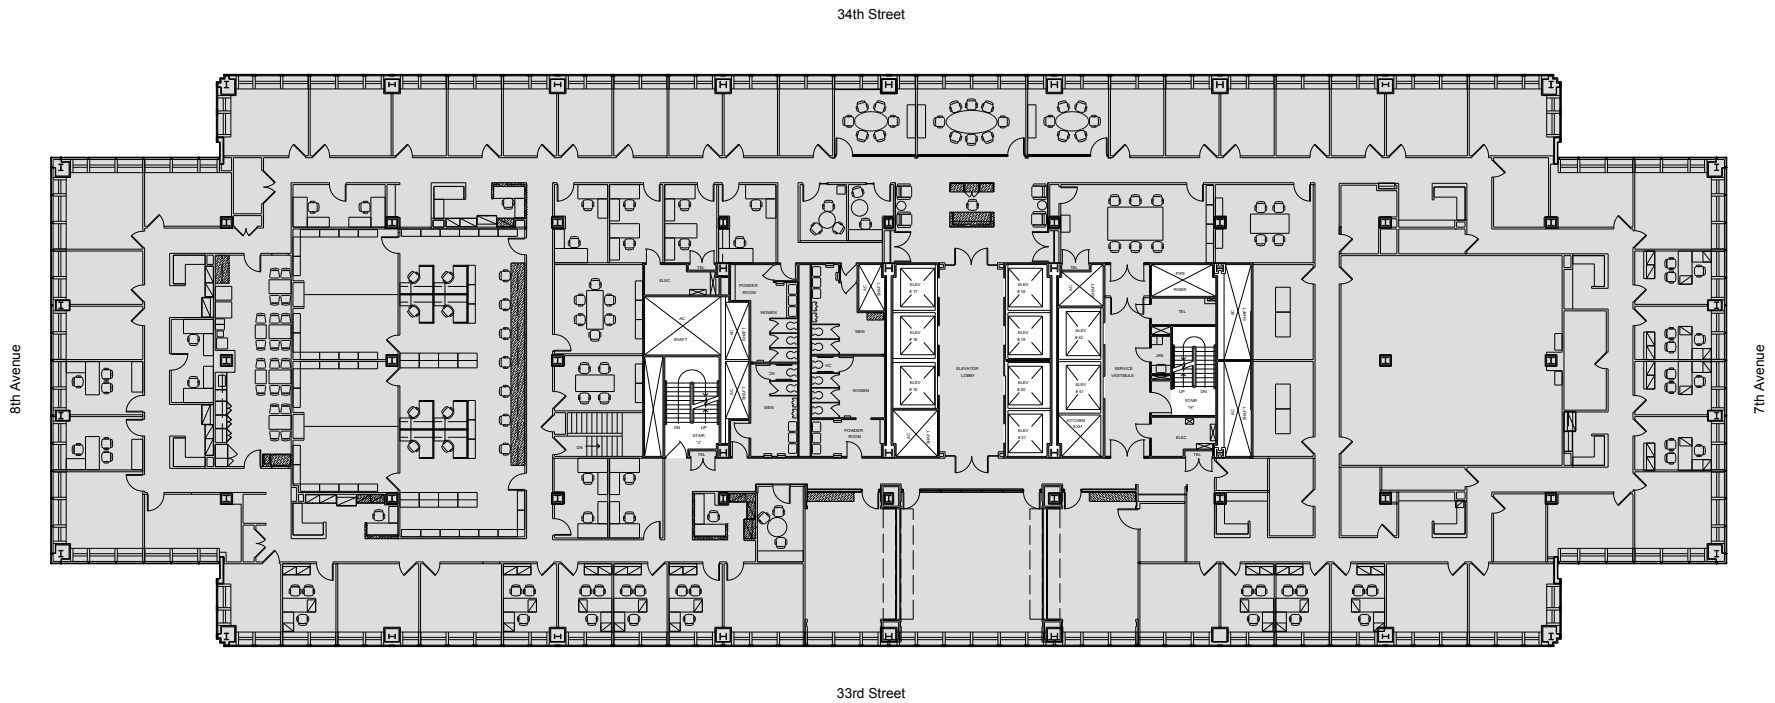

# One Penn Plaza

Entire 50th Floor - 37,856 RSF

Leasing Contacts:

Josh Glick      Jared Silverman  
212.894.7413    212.894.7458  
jglick@vno.com    jsilverman@vno.com

**VORNADO**  
REALTY TRUST