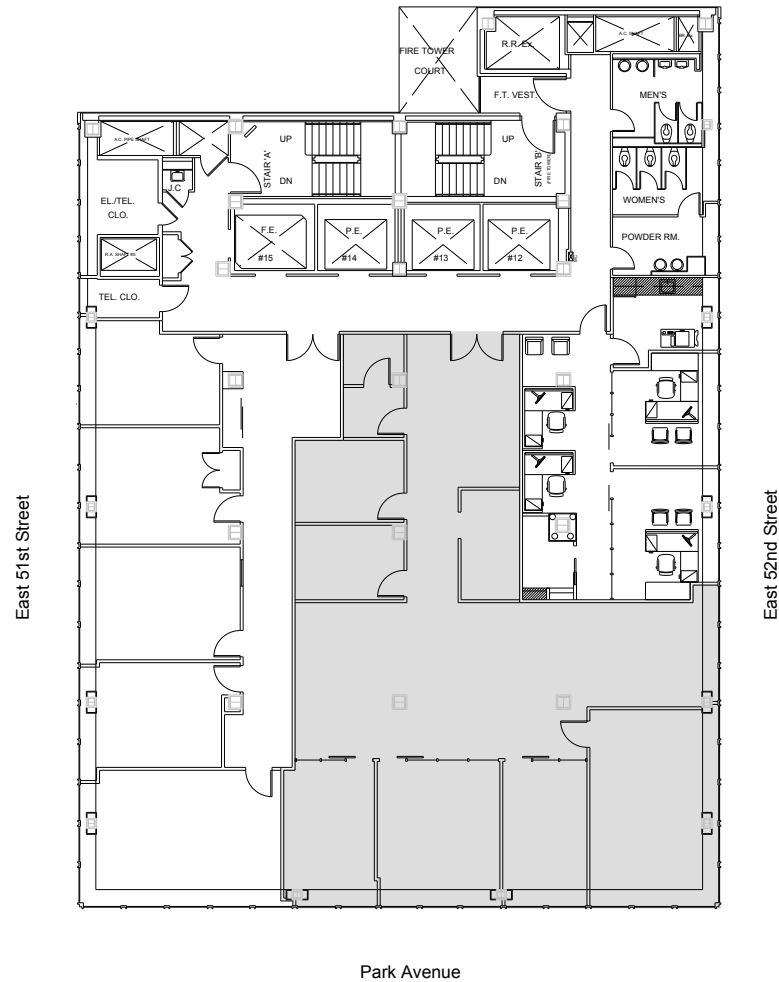

350 Park Avenue

Partial 25th Floor - 4,061 RSF

Leasing Contacts:

Andrew Ackerman
212.894.7425
aackerman@vno.com

VORNADO
REALTY TRUST