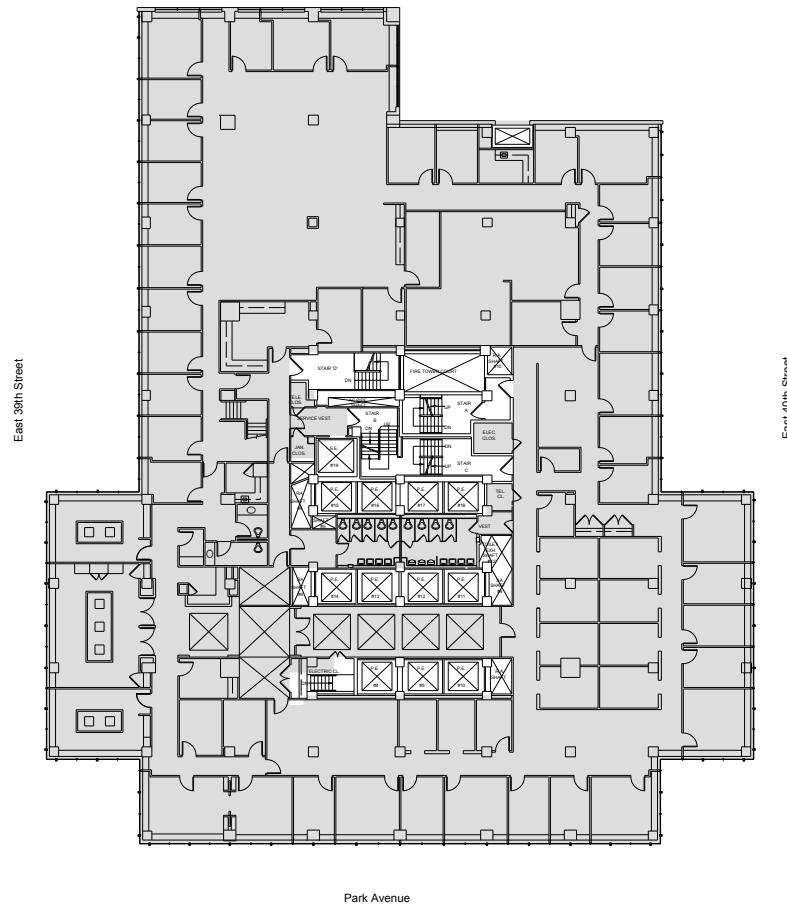

# 90 Park Avenue

Entire 18th Floor - 26,206 RSF

Leasing Contacts:

Andrew Ackerman	Jared Silverman	Ryan Levy
212.894.7425	212.894.7458	212.894.7472
aackerman@vno.com	jsilverman@vno.com	rlevy@vno.com

**VORNADO**  
REALTY TRUST