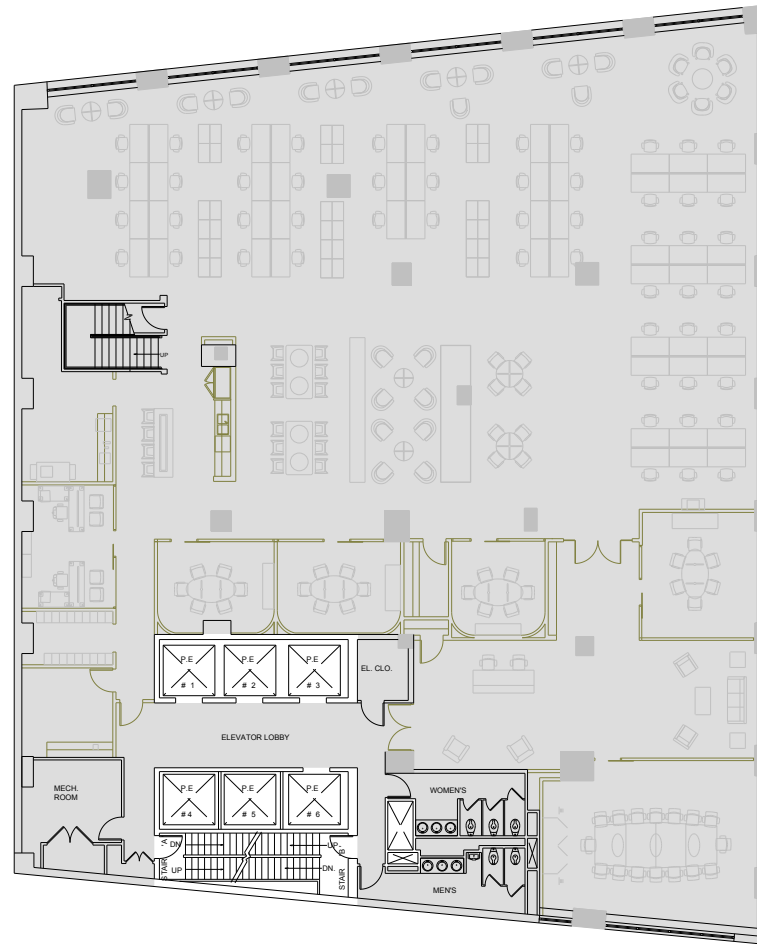

# 40 Fulton Street

Entire 2nd Floor - 14,441 RSF

Fulton Street

Pearl Street

Leasing Contacts:

Ryan Levy      Andrew Ackerman  
212.894.7472    212.894.7425  
rlevy@vno.com   aackerman@vno.com