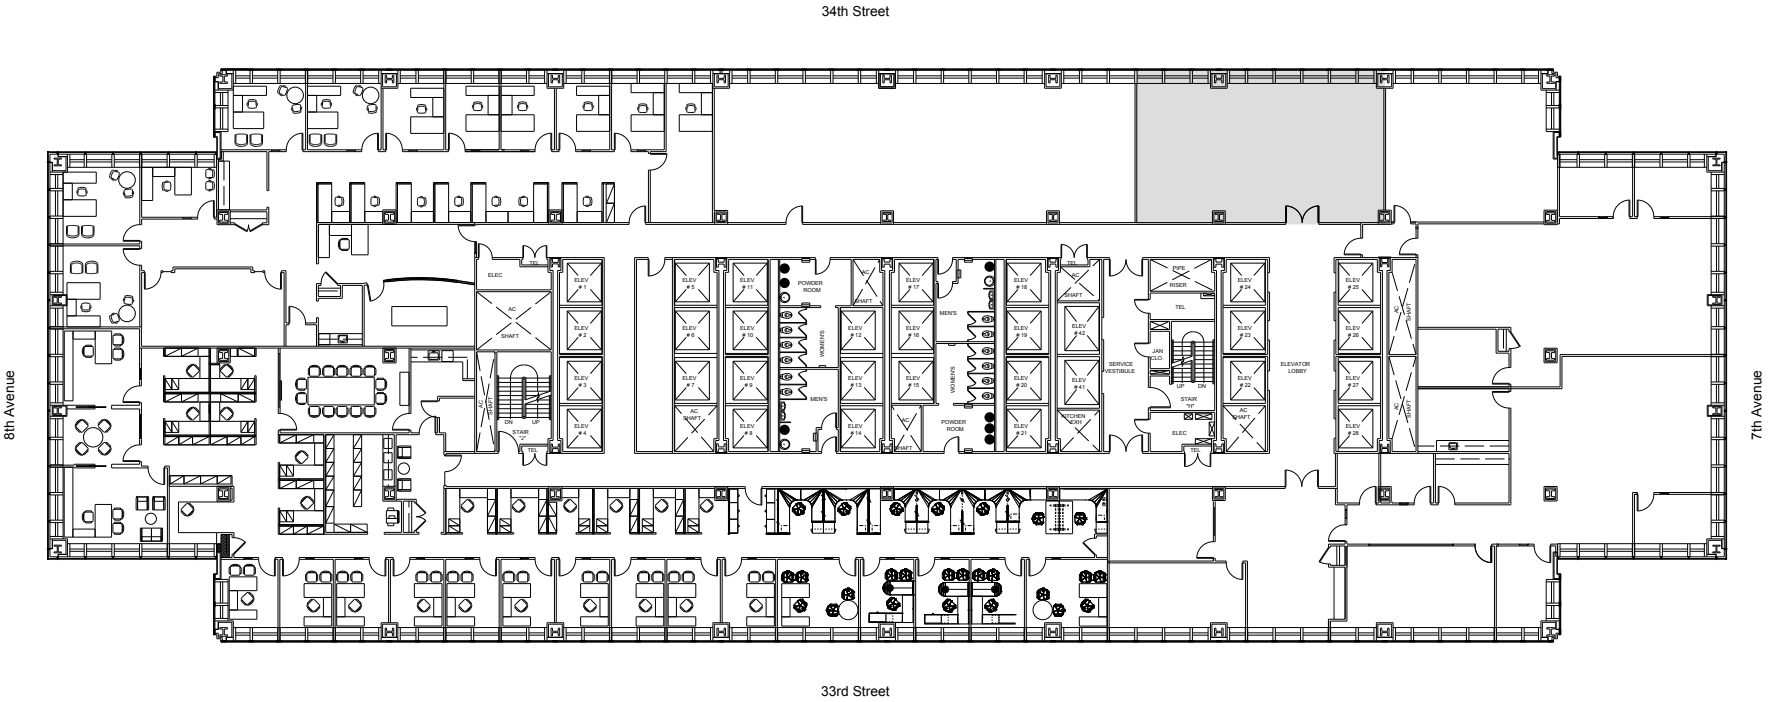

# One Penn Plaza

Partial 18th Floor - 2,051 RSF

Leasing Contacts:

Josh Glick      Jared Silverman  
212.894.7413    212.894.7458  
jglick@vno.com   jsilverman@vno.com