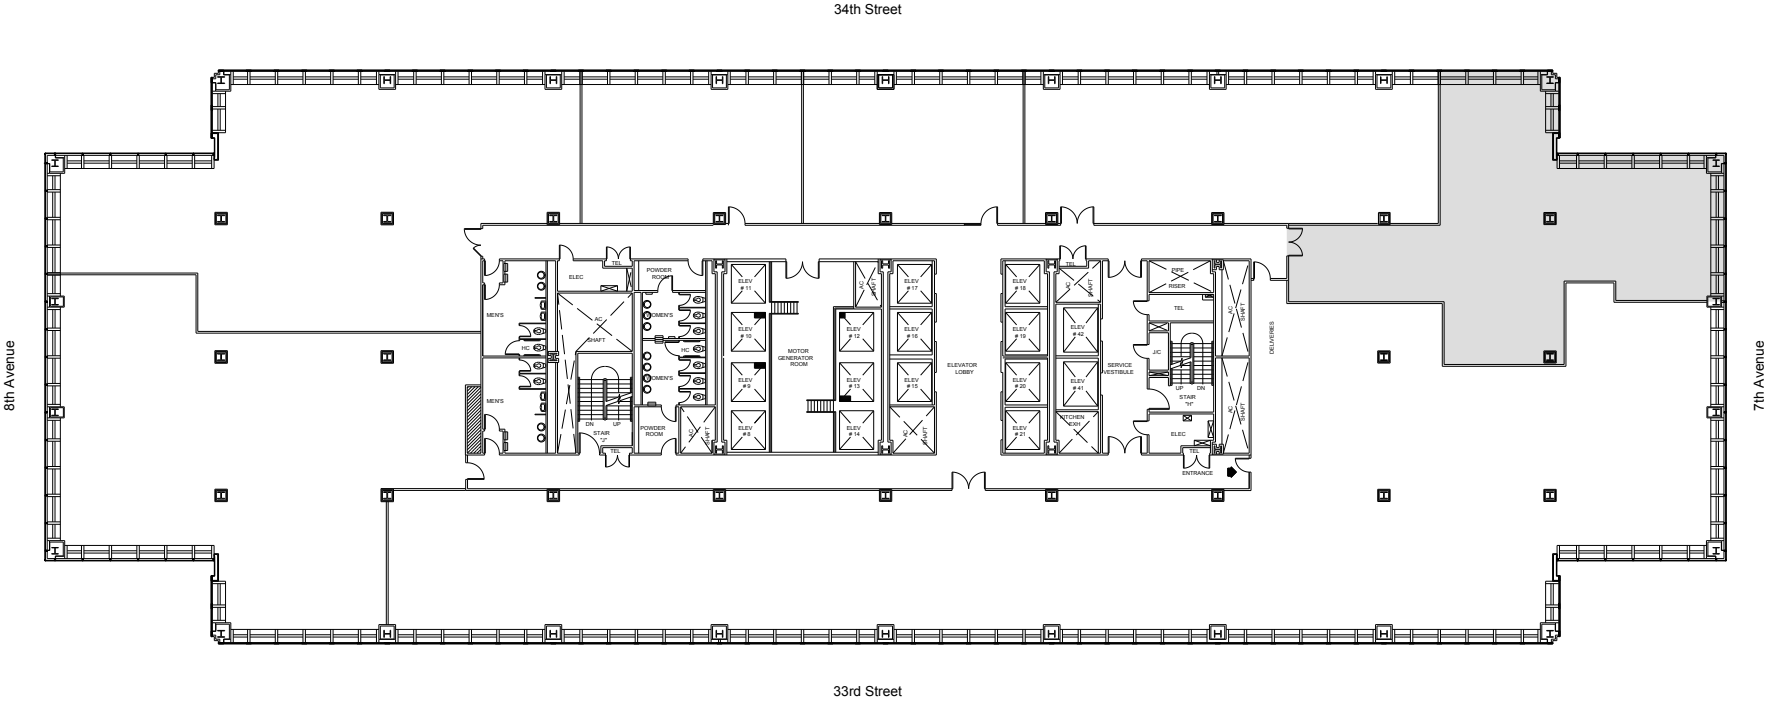

One Penn Plaza

Partial 45th Floor - 3,706 RSF

Leasing Contacts:

Josh Glick	Jared Silverman	Kevin West
212.894.7413	212.894.7458	212.894.7438
jglick@vno.com	jsilverman@vno.com	kwest@vno.com