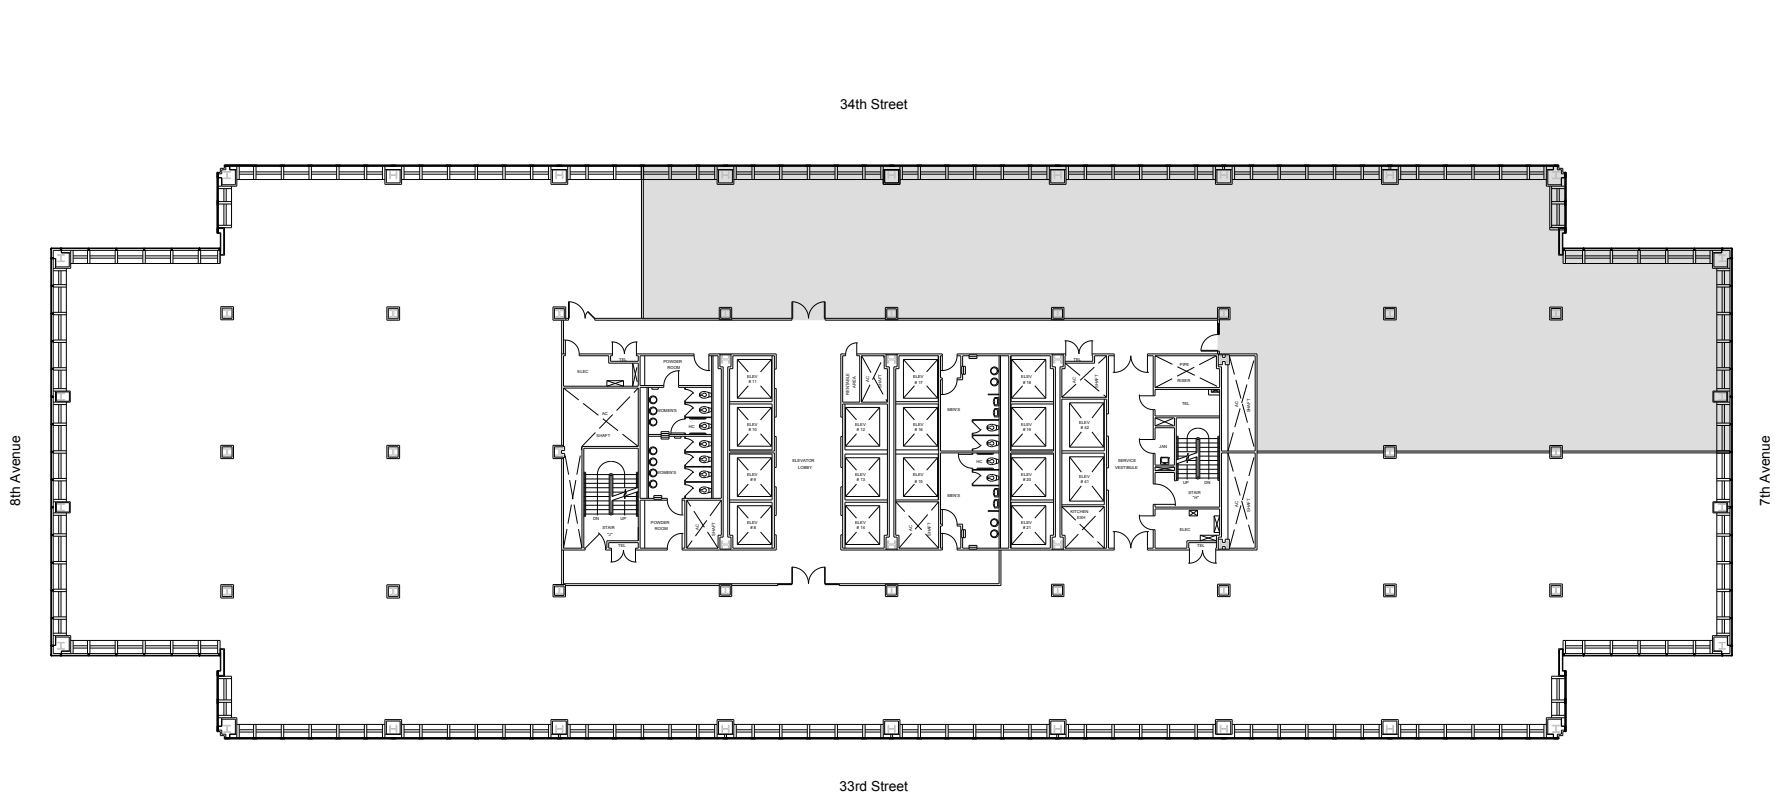

One Penn Plaza

Partial 39th Floor - 11,072 RSF

Leasing Contacts:

Josh Glick	Jared Silverman	Kevin West
212.894.7413	212.894.7458	212.894.7438
jglick@vno.com	jsilverman@vno.com	kwest@vno.com