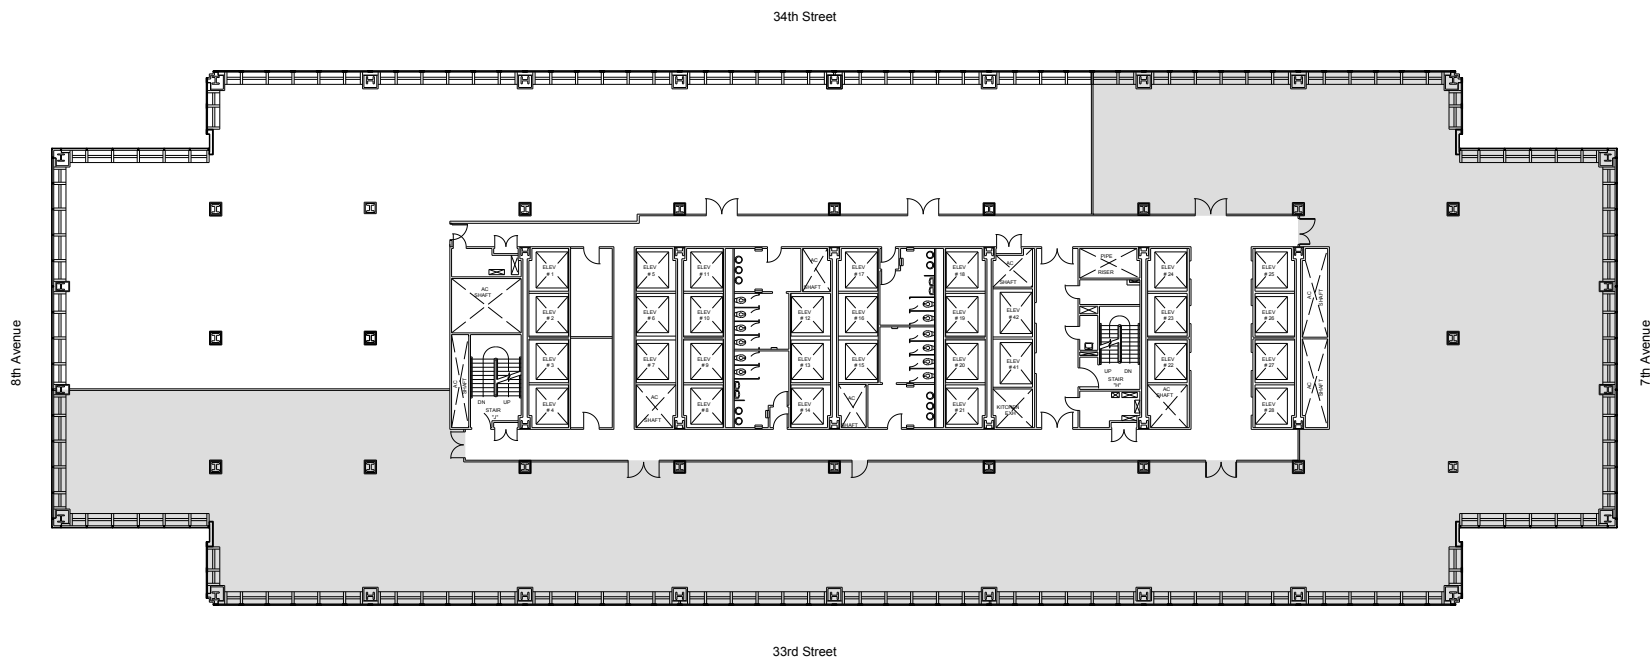

One Penn Plaza

Partial 19th Floor - 22,395 RSF

Leasing Contacts:

Josh Glick	Jared Silverman	Kevin West
212.894.7413	212.894.7458	212.894.7438
jglick@vno.com	jsilverman@vno.com	kwest@vno.com

VORNADO
REALTY TRUST