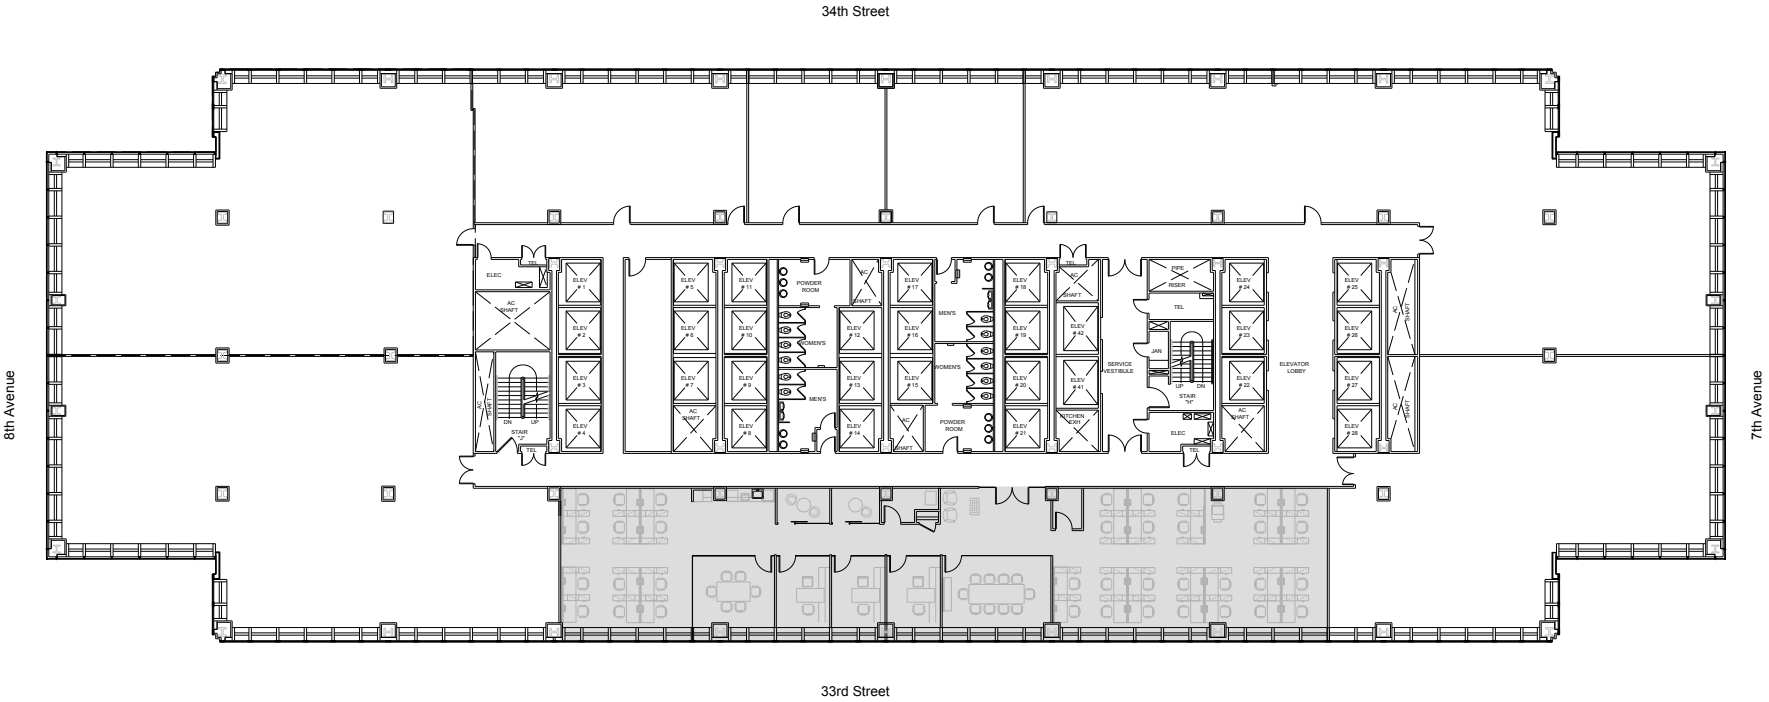

One Penn Plaza

Partial 14th Floor - 6,341 RSF

Leasing Contacts:

Josh Glick Jared Silverman
212.894.7413 212.894.7458
jglick@vno.com jsilverman@vno.com