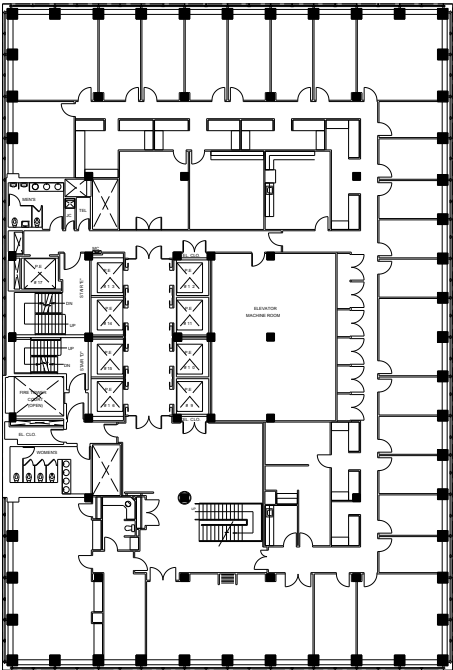

280 Park Avenue

Entire E25th Floor - 8,936 RSF

WEST BUILDING

EAST BUILDING

Park Avenue

E48th Street

Leasing Contacts:

Andrew Ackerman
212.894.7425
aackerman@vno.com