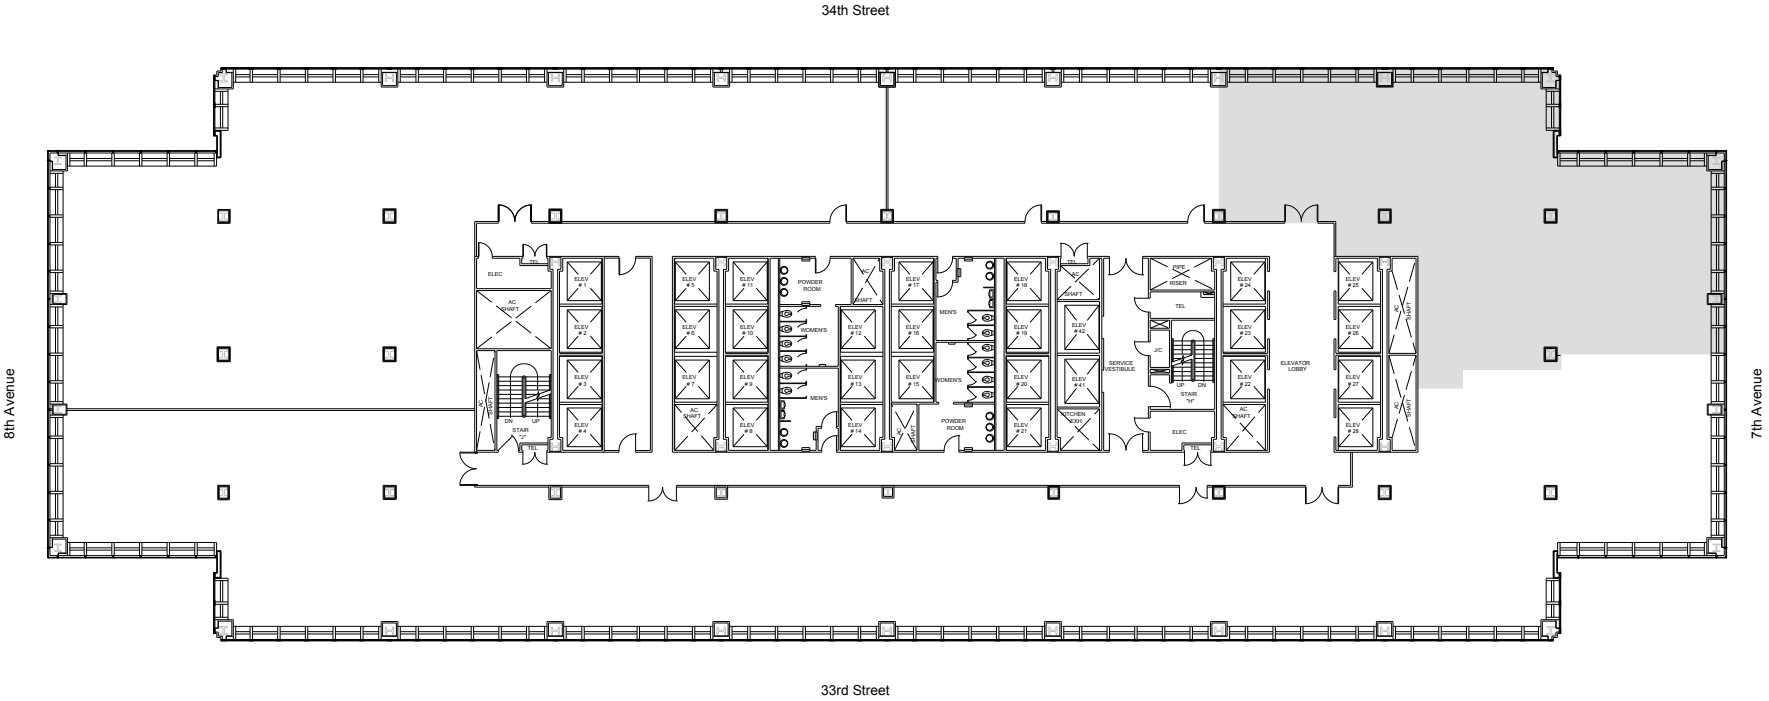

One Penn Plaza

Partial 21st Floor - 6,069 RSF

Leasing Contacts:

Josh Glick Jared Silverman Kevin West
212.894.7413 212.894.7458 212.894.7438
jglick@vno.com jsilverman@vno.com kwest@vno.com