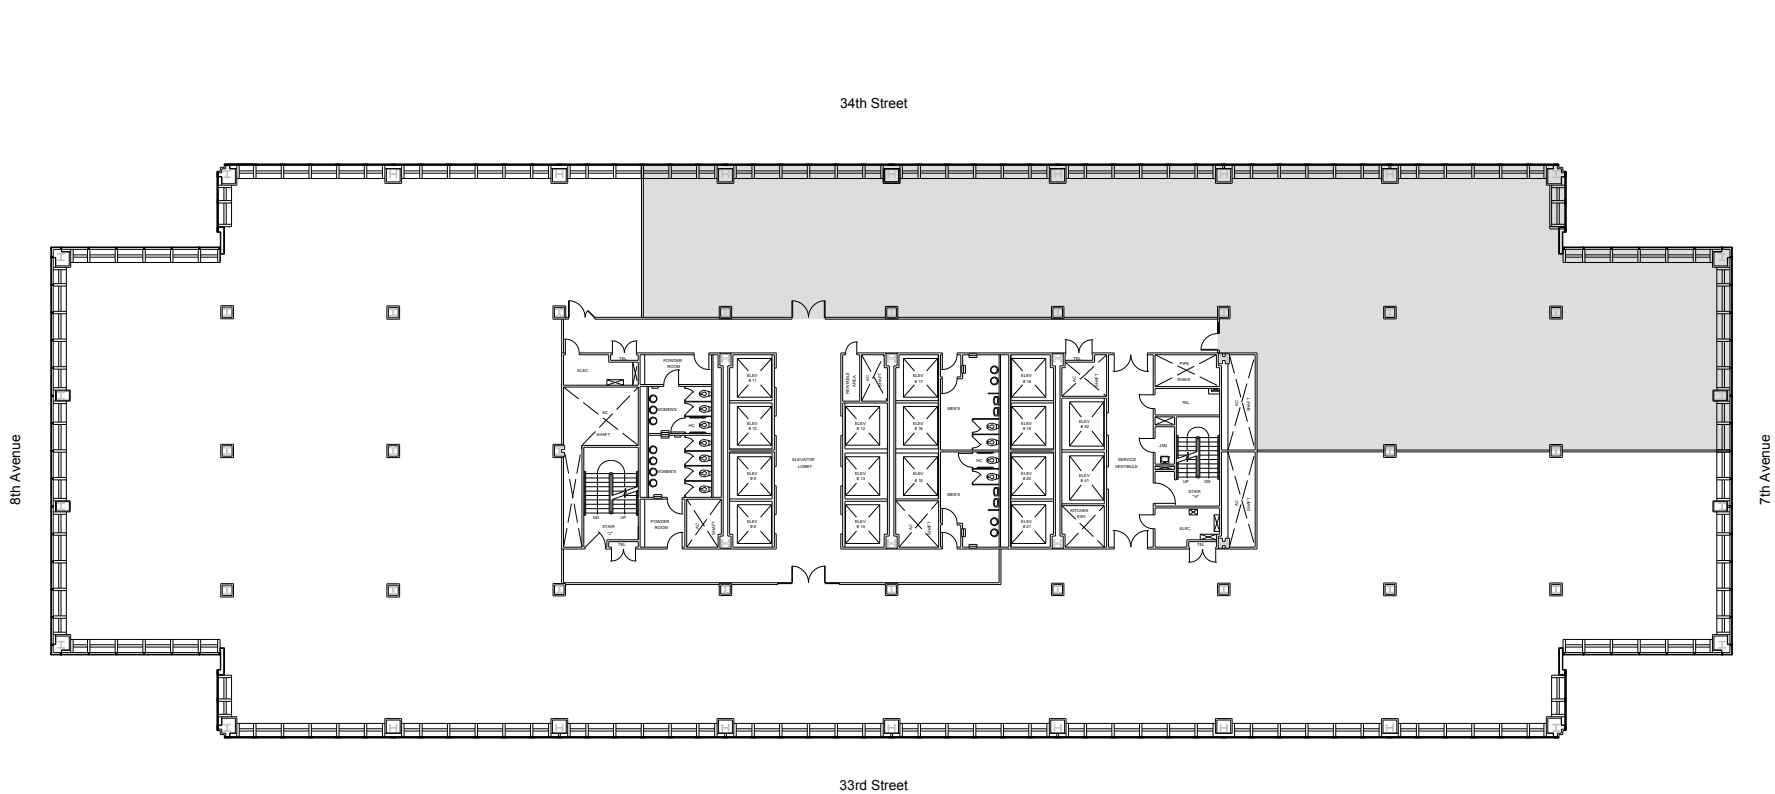

One Penn Plaza

Partial 39th Floor - 11,072 RSF

Leasing Contacts:

Josh Glick	Jared Silverman	Kevin West
212.894.7413	212.894.7458	212.894.7438
jglick@vno.com	jsilverman@vno.com	kwest@vno.com

VORNADO
REALTY TRUST