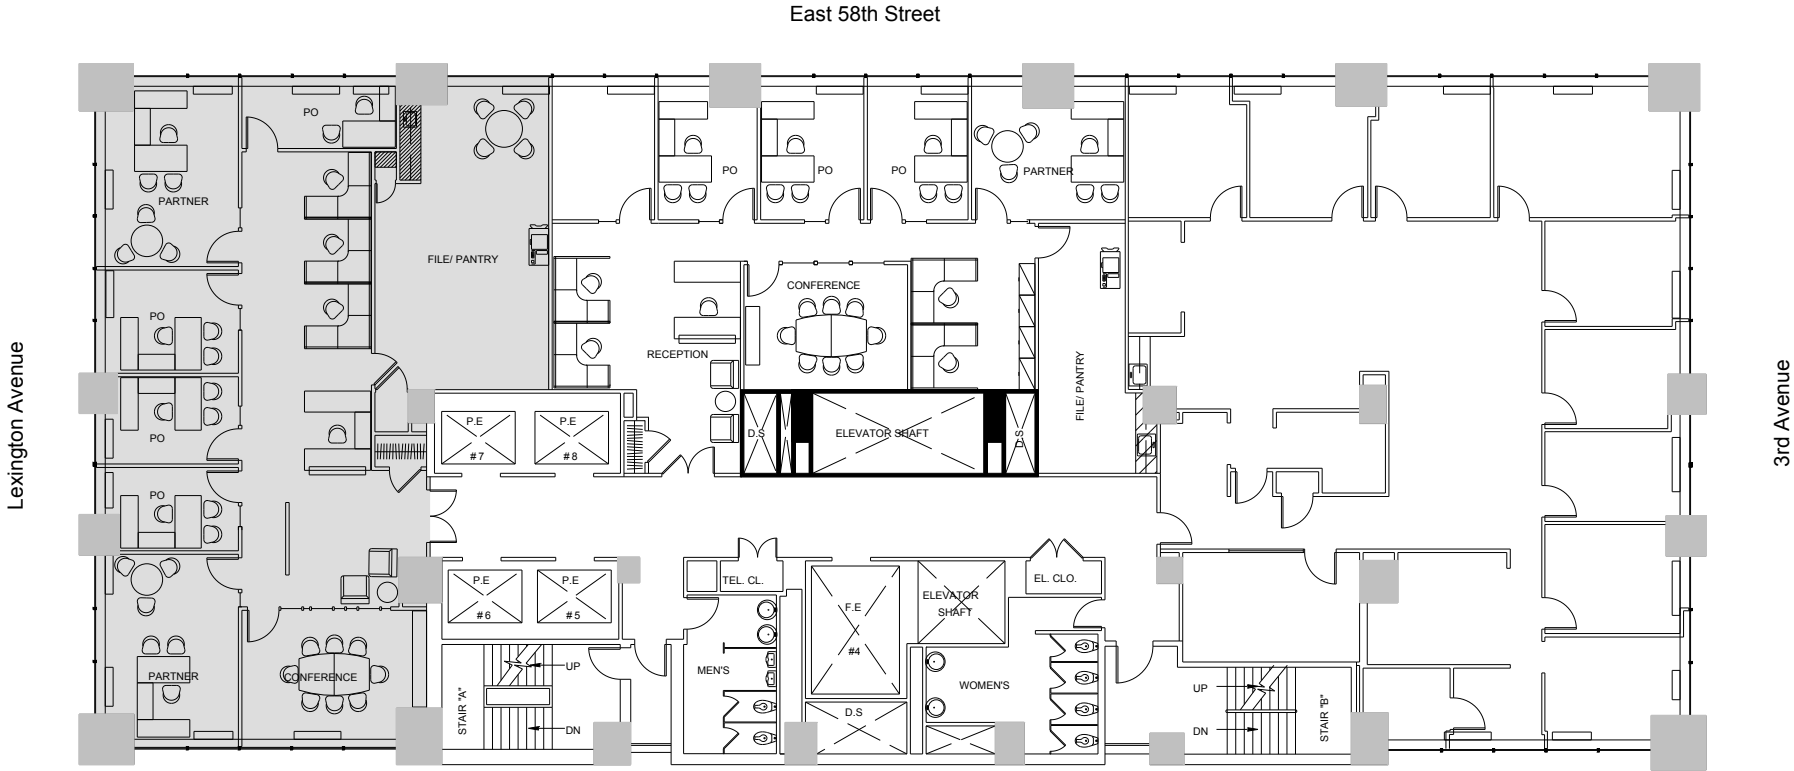

150 East 58th Street  
Partial 20th Floor - 3,759 RSF

Leasing Contacts:

Jared Solomon    Ryan Levy  
212.894.7410    212.894.7472  
jsolomon@vno.com    rlevy@vno.com