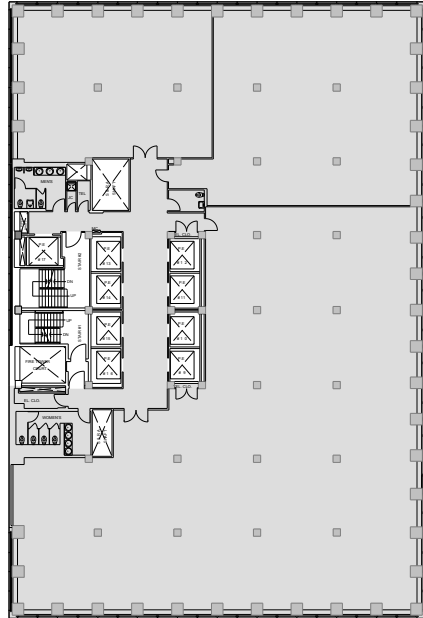

280 Park Avenue

Entire W30th Floor - 20,160 RSF

WEST BUILDING

EAST BUILDING

Park Avenue

E48th Street

Leasing Contacts:

Edward Riguardi
212.894.7923
eriguardi@vno.com