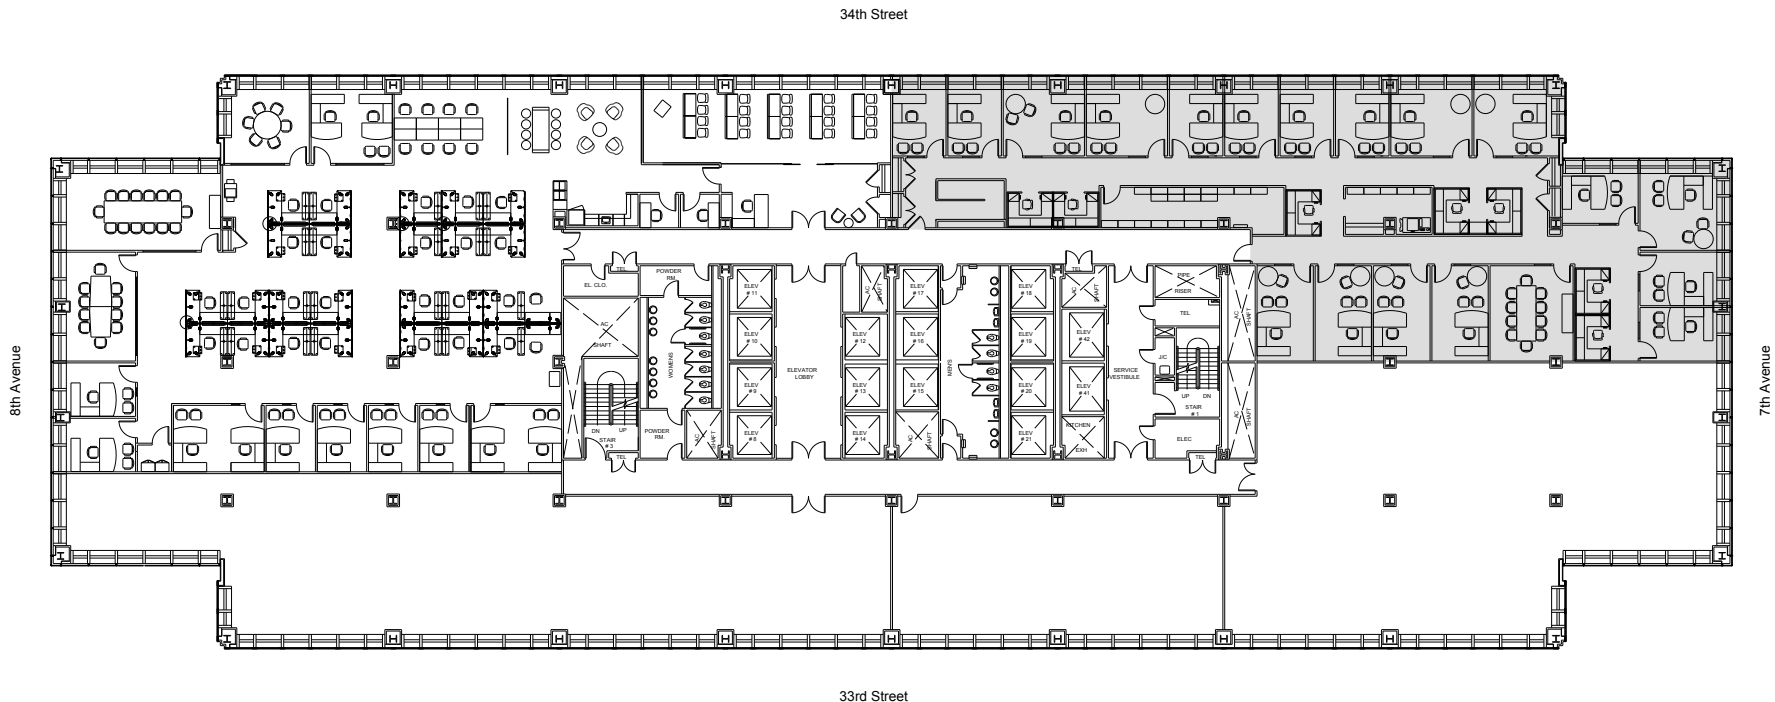

# One Penn Plaza

Partial 42nd Floor - 10,274 RSF

Leasing Contacts:

Josh Glick      Jared Silverman  
212.894.7413    212.894.7458  
jglick@vno.com    jsilverman@vno.com

**VORNADO**  
REALTY TRUST