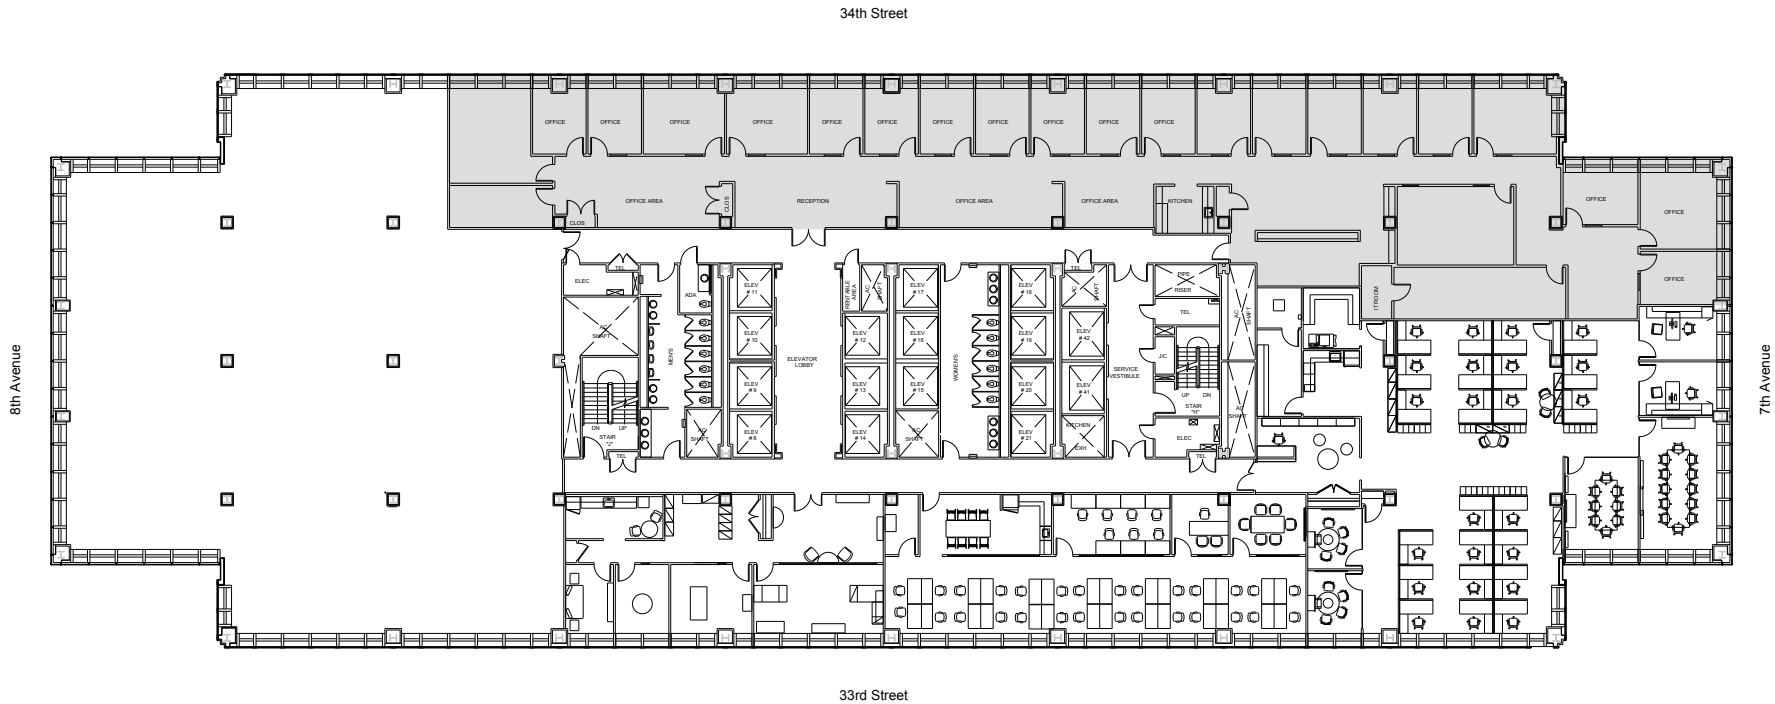

One Penn Plaza

Partial 41st Floor - 11,528 RSF

Leasing Contacts:

Josh Glick Jared Silverman
212.894.7413 212.894.7458
jglick@vno.com jsilverman@vno.com