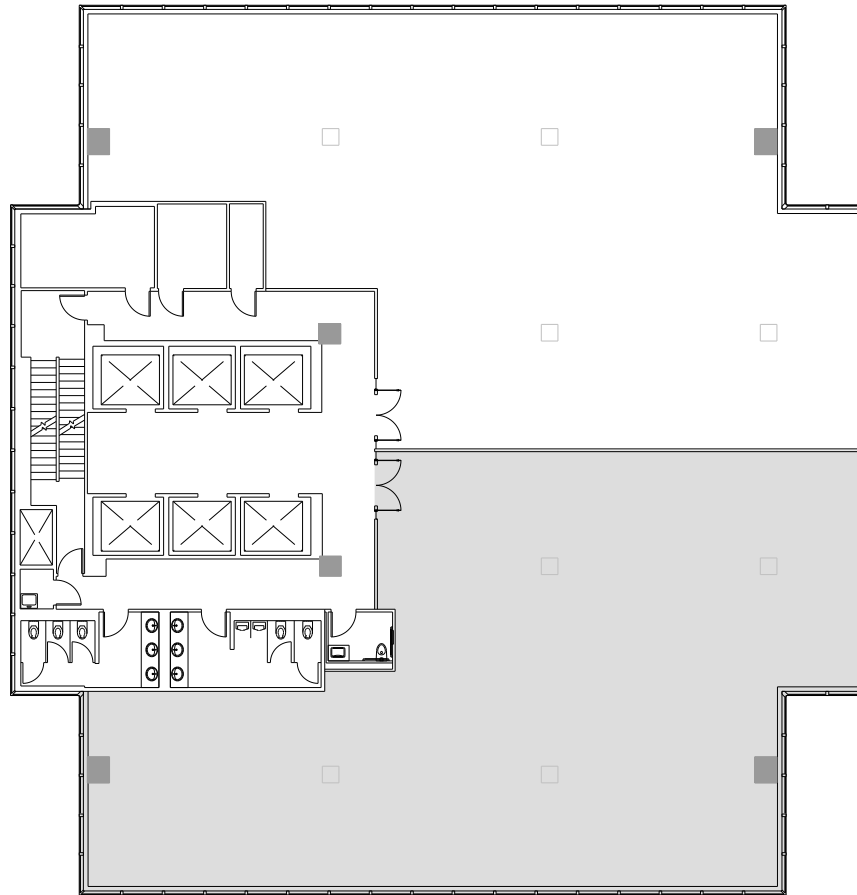

650 Madison Avenue

Partial 15th Floor - 6,476 RSF

Madison Avenue

Leasing Contacts:

Jared Solomon
212.894.7410
jsolomon@vno.com

VORNADO
REALTY TRUST