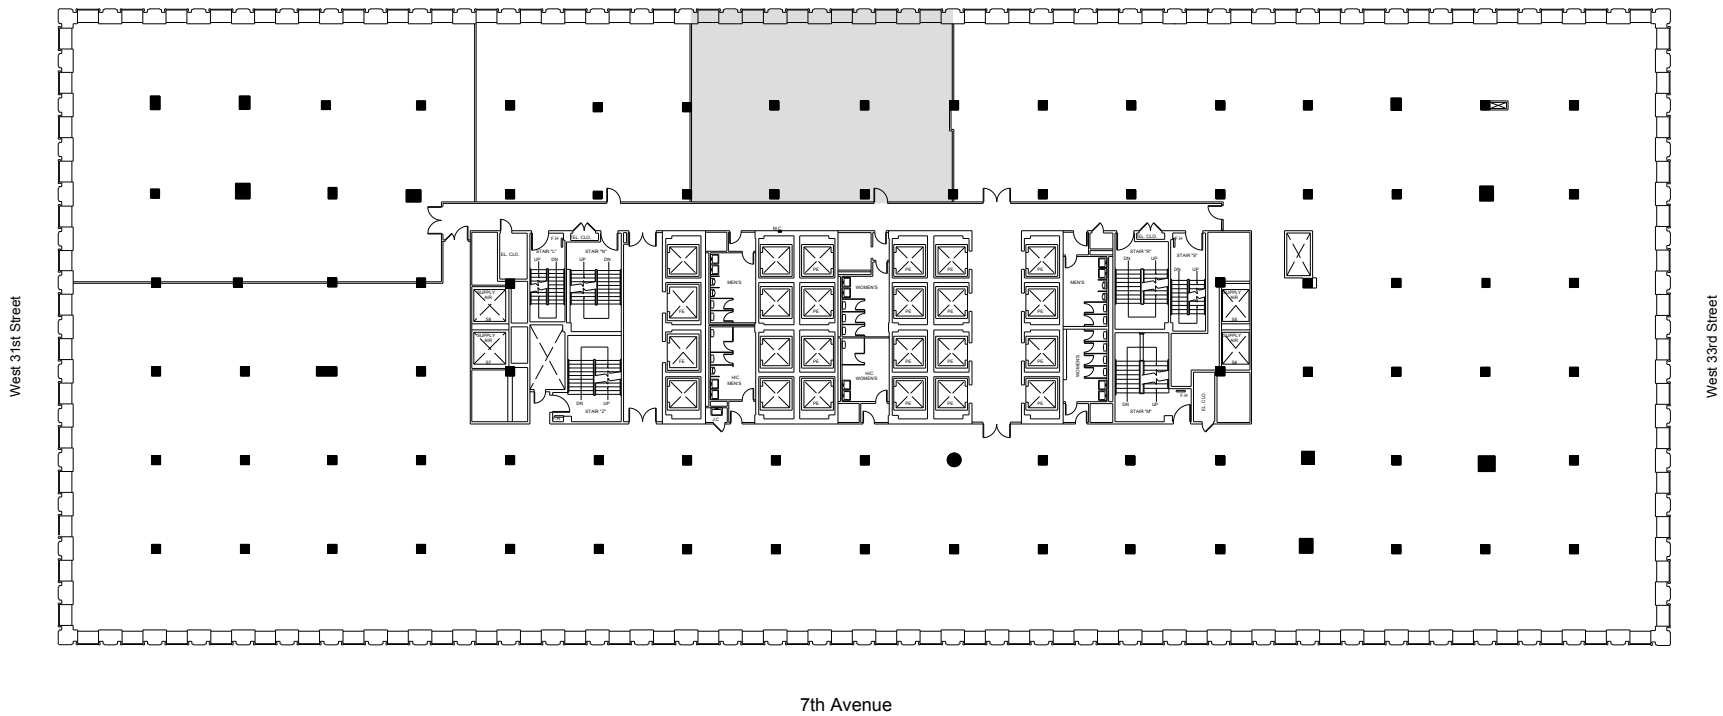

Two Penn Plaza

Partial 10th Floor - 3,557 RSF

Leasing Contacts:

Craig Panzirer Jared Silverman
212.894.7438 212.894.7458
cpanzirer@vno.com jsilverman@vno.com

VORNADO
REALTY TRUST