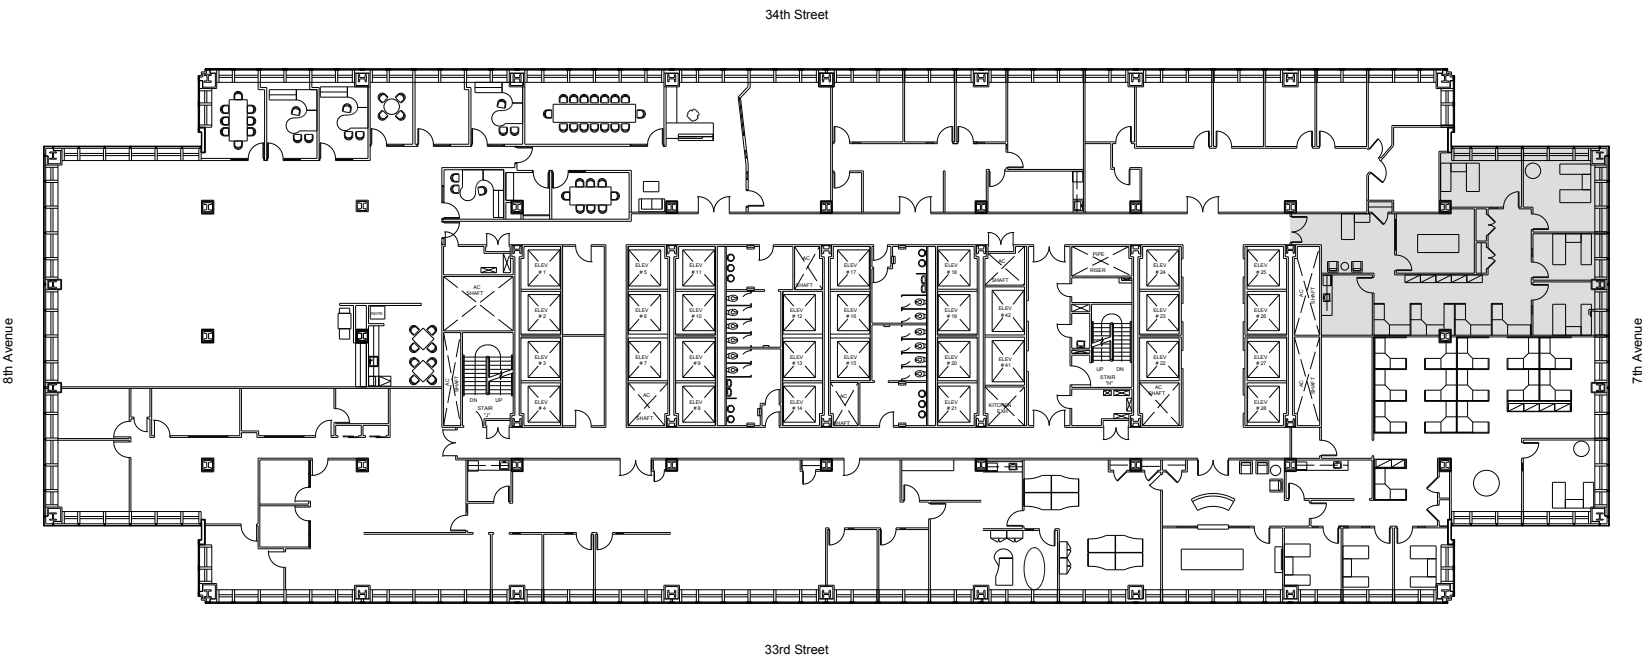

# One Penn Plaza

Partial 19th Floor - 2,917 RSF

Leasing Contacts:

Josh Glick      Jared Silverman  
212.894.7413    212.894.7458  
jglick@vno.com    jsilverman@vno.com