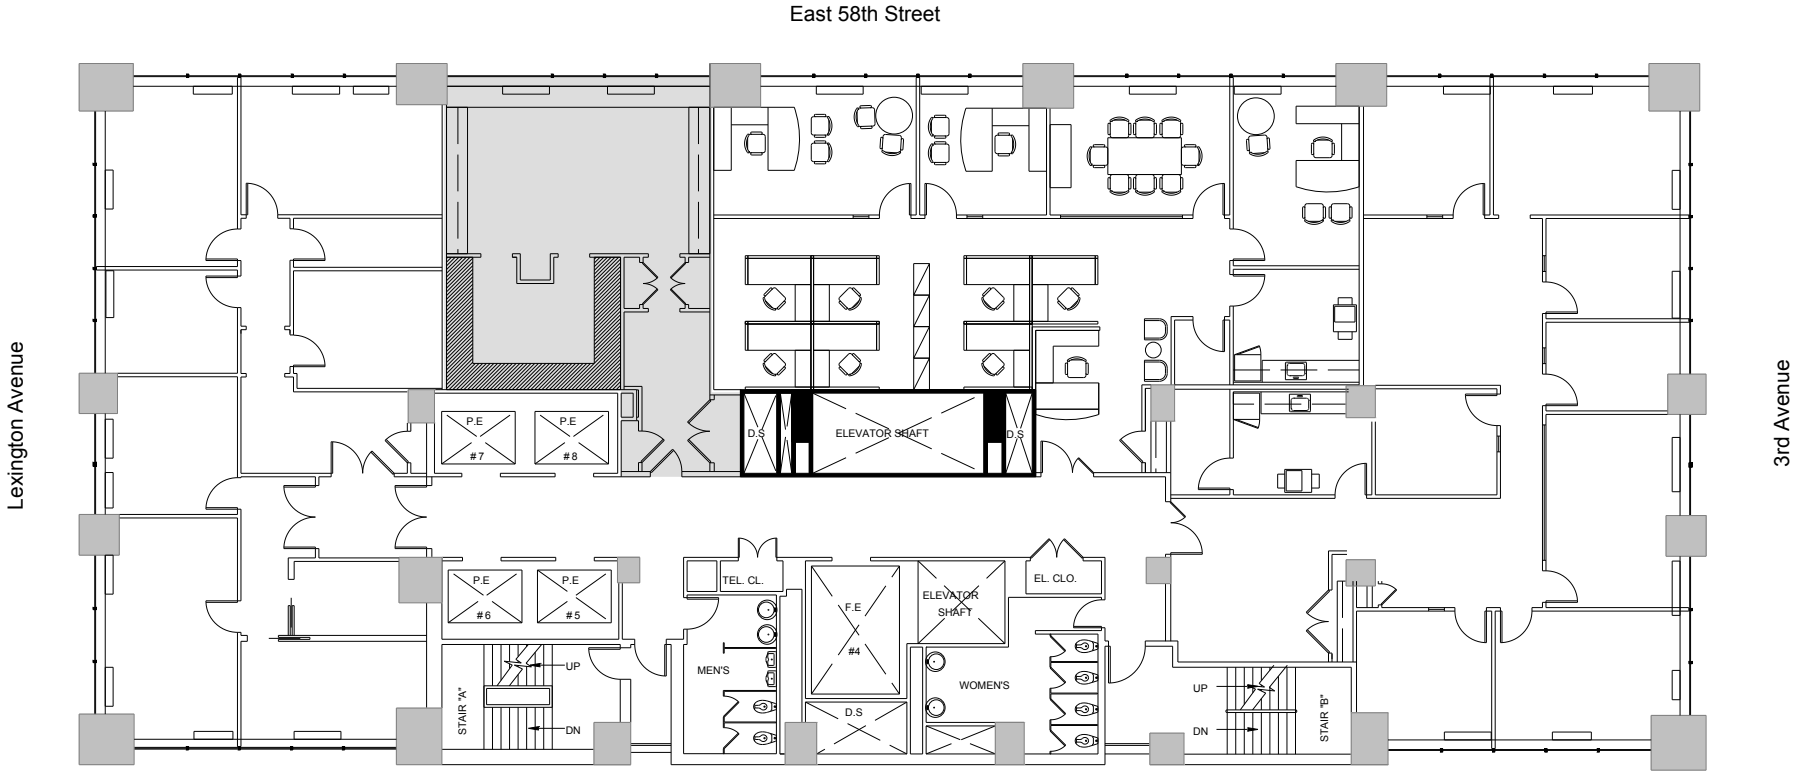

150 East 58th Street
Partial 24th Floor - 1,351 RSF

Leasing Contacts:

Jared Solomon Ryan Levy
212.894.7410 212.894.7472
jsolomon@vno.com rlevy@vno.com