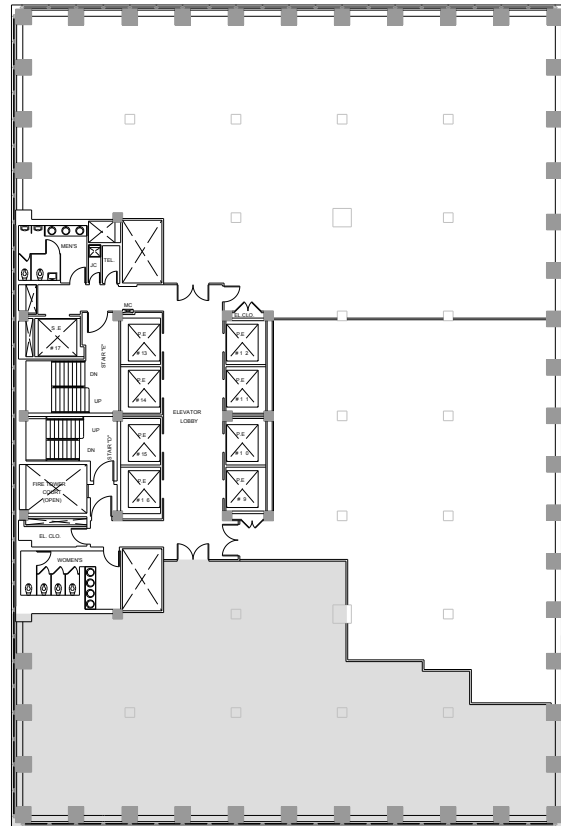

# 280 Park Avenue

Partial W35th Floor - 6,179 RSF

Park Avenue

Leasing Contacts:

Andrew Ackerman  
212.894.7425  
aackerman@vno.com

**VORNADO**  
REALTY TRUST