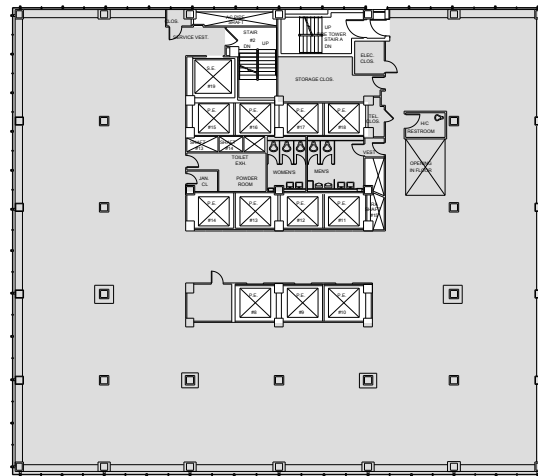

90 Park Avenue

Entire 23rd Floor - 13,200 RSF

East 39th Street

East 40th Street

Park Avenue

Leasing Contacts:

Andrew Ackerman Jared Silverman
212.894.7425 212.894.7458
aackerman@vno.com jsilverman@vno.com