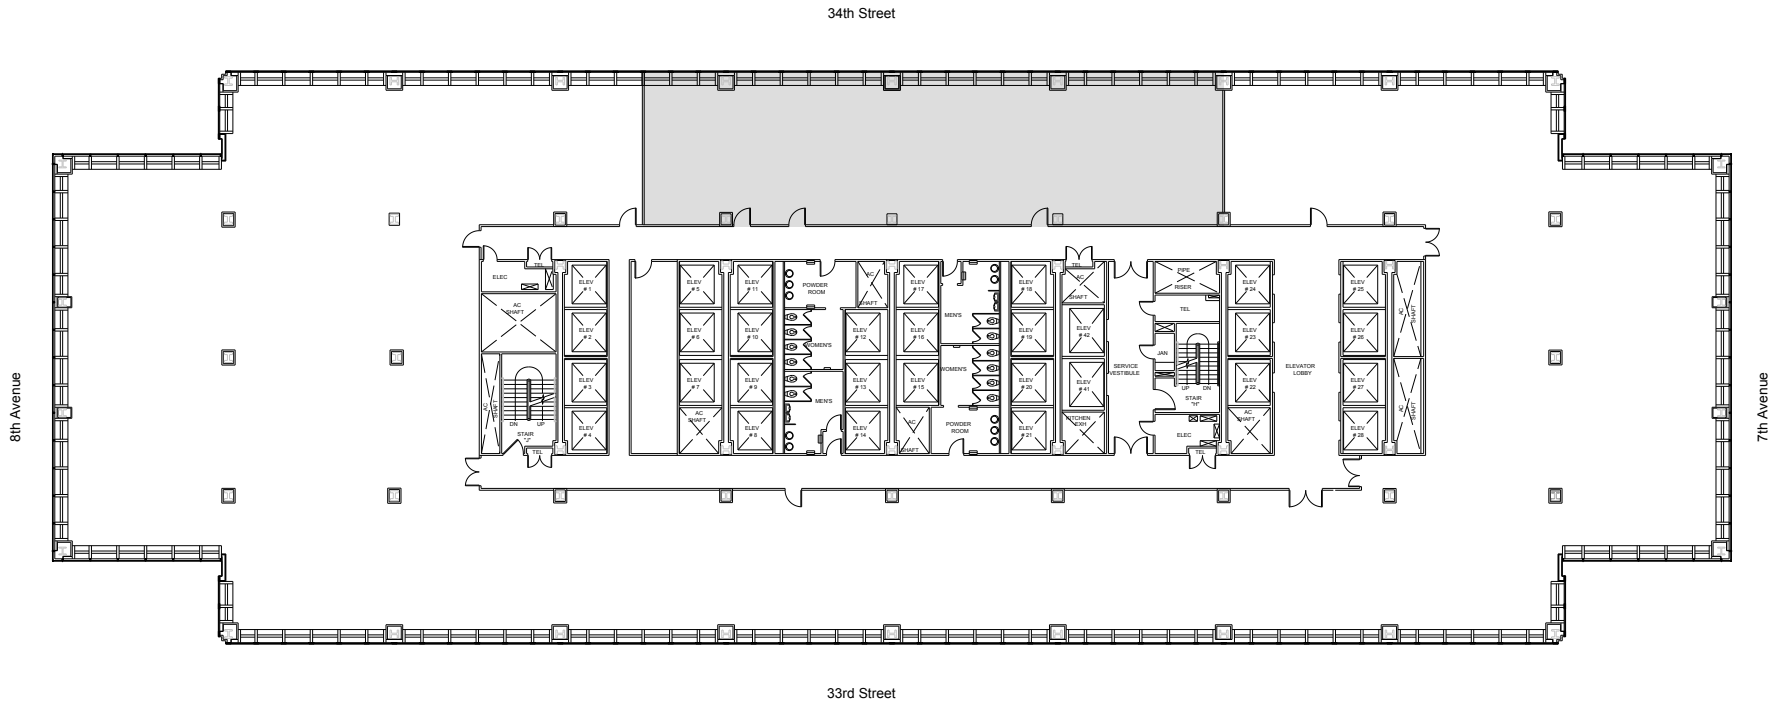

One Penn Plaza

Partial 14th Floor - 4,796 RSF

Leasing Contacts:

Josh Glick Jared Silverman Kevin West
212.894.7413 212.894.7458 212.894.7438
jglick@vno.com jsilverman@vno.com kwest@vno.com

VORNADO
REALTY TRUST