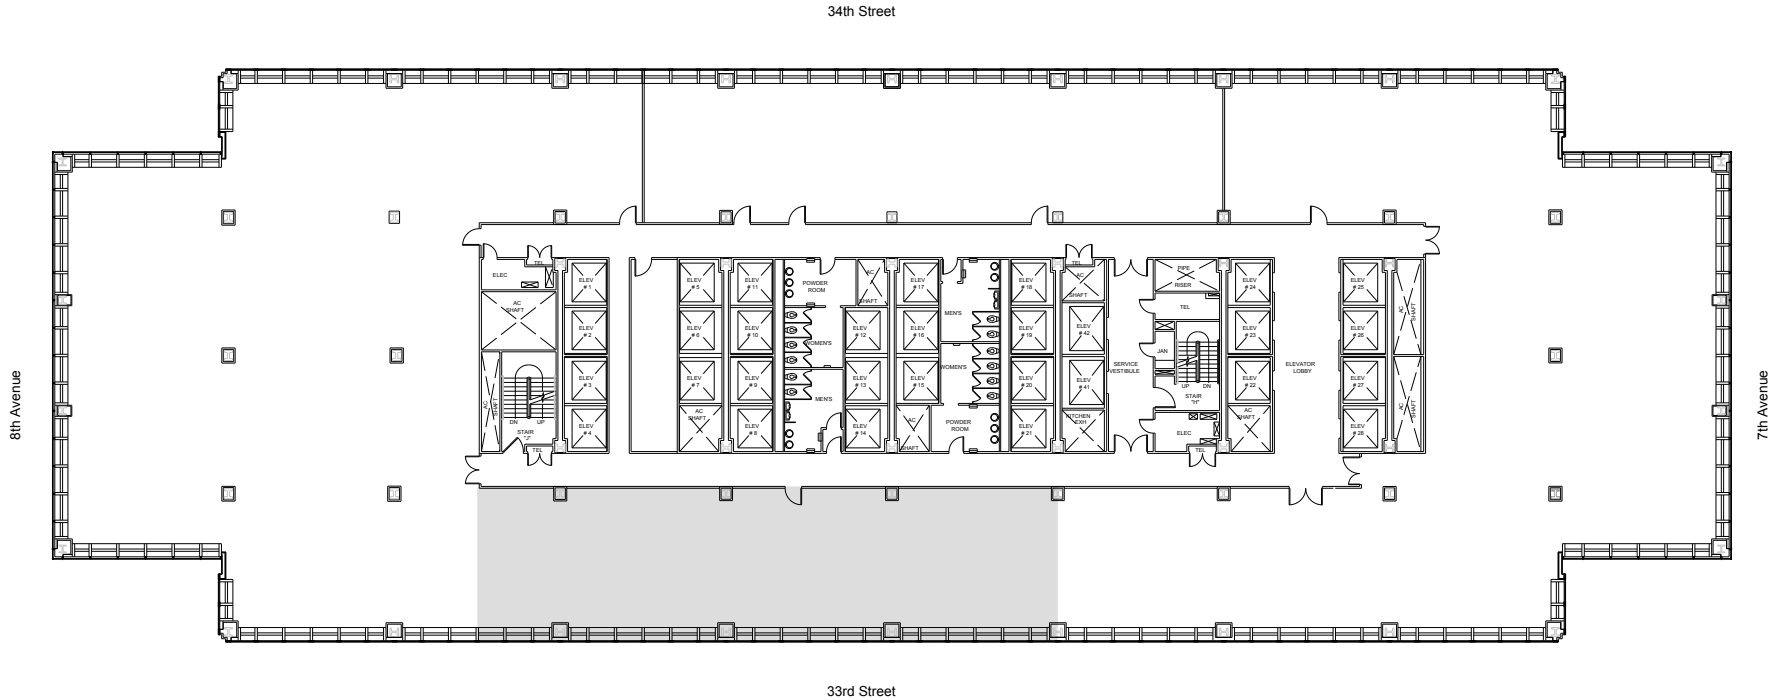

One Penn Plaza

Partial 14th Floor - 4,987 RSF

Leasing Contacts:

Josh Glick Jared Silverman Kevin West
212.894.7413 212.894.7458 212.894.7438
jglick@vno.com jsilverman@vno.com kwest@vno.com