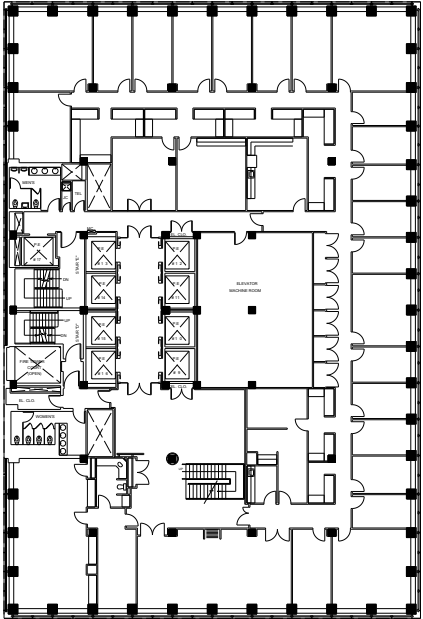

280 Park Avenue

Entire E25th Floor - 8,936 RSF

WEST BUILDING

EAST BUILDING

Park Avenue

E48th Street

Leasing Contacts:

Andrew Ackerman
212.894.7425
aackerman@vno.com