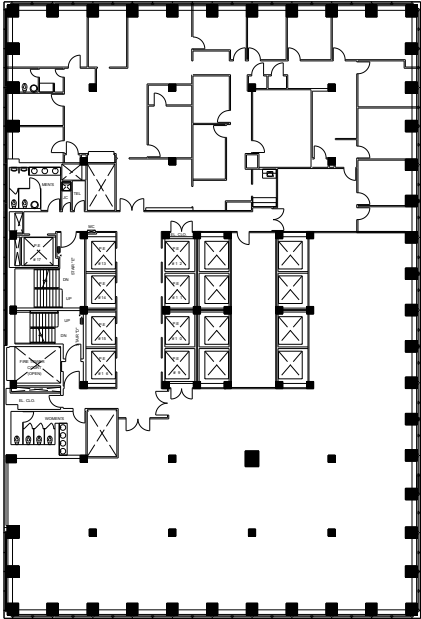

280 Park Avenue

Entire E24th Floor - 8,936 RSF

WEST BUILDING

EAST BUILDING

Park Avenue

E48th Street

Leasing Contacts:

Andrew Ackerman
212.894.7425
aackerman@vno.com