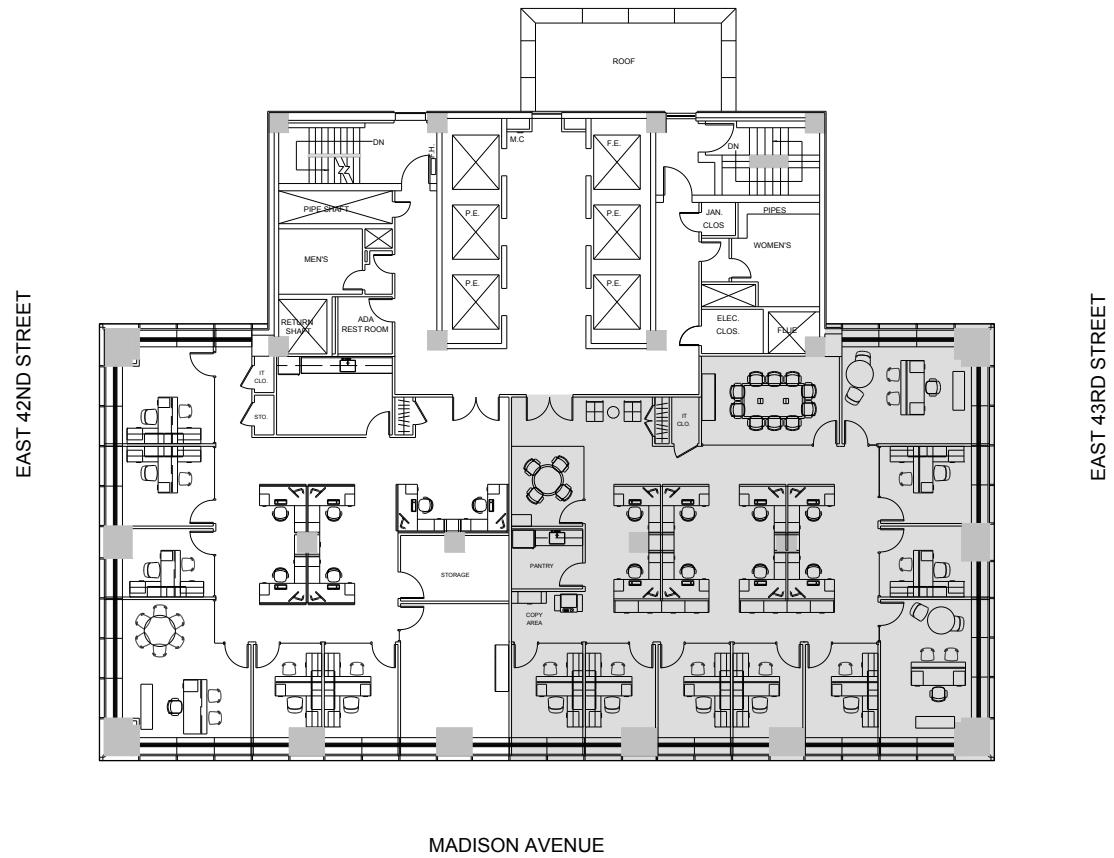

330 Madison Avenue

Partial 23rd Floor - 5,295 RSF

Leasing Contacts:

Andrew Ackerman
212.894.7425
aackerman@vno.com

VORNADO
REALTY TRUST