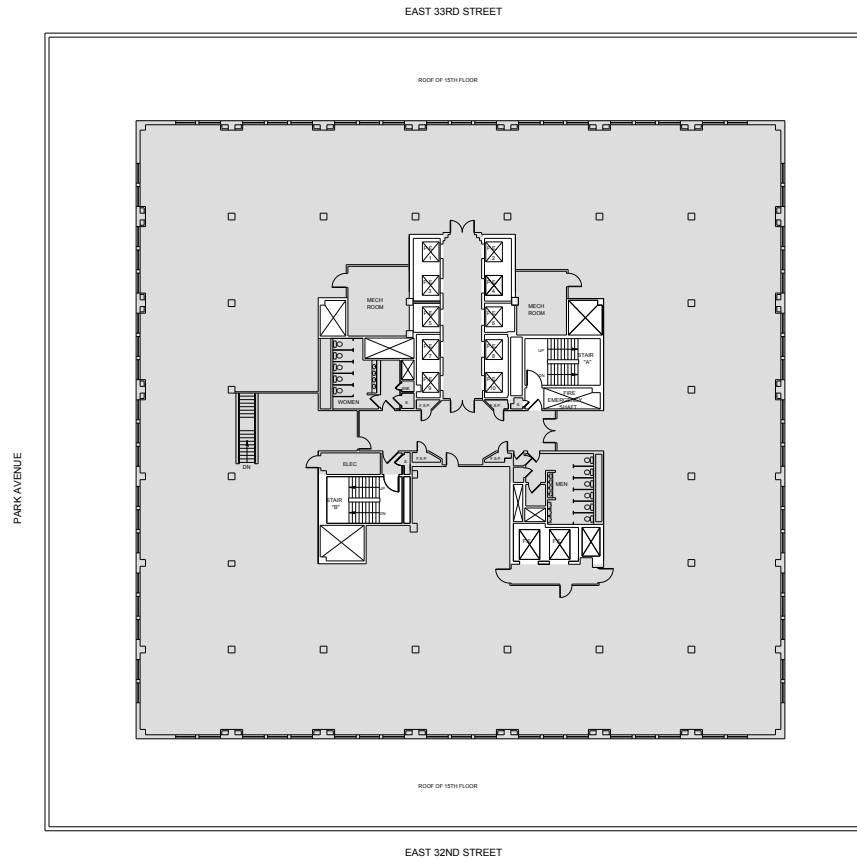

One Park Avenue

- RSF

ONE PARK AVE
EIGHTEENTH FLOOR PLAN

Leasing Contacts:

Edward Riguardi	Ryan Levy
212.894.7923	212.894.7472
eriguardi@vno.com	rlevy@vno.com