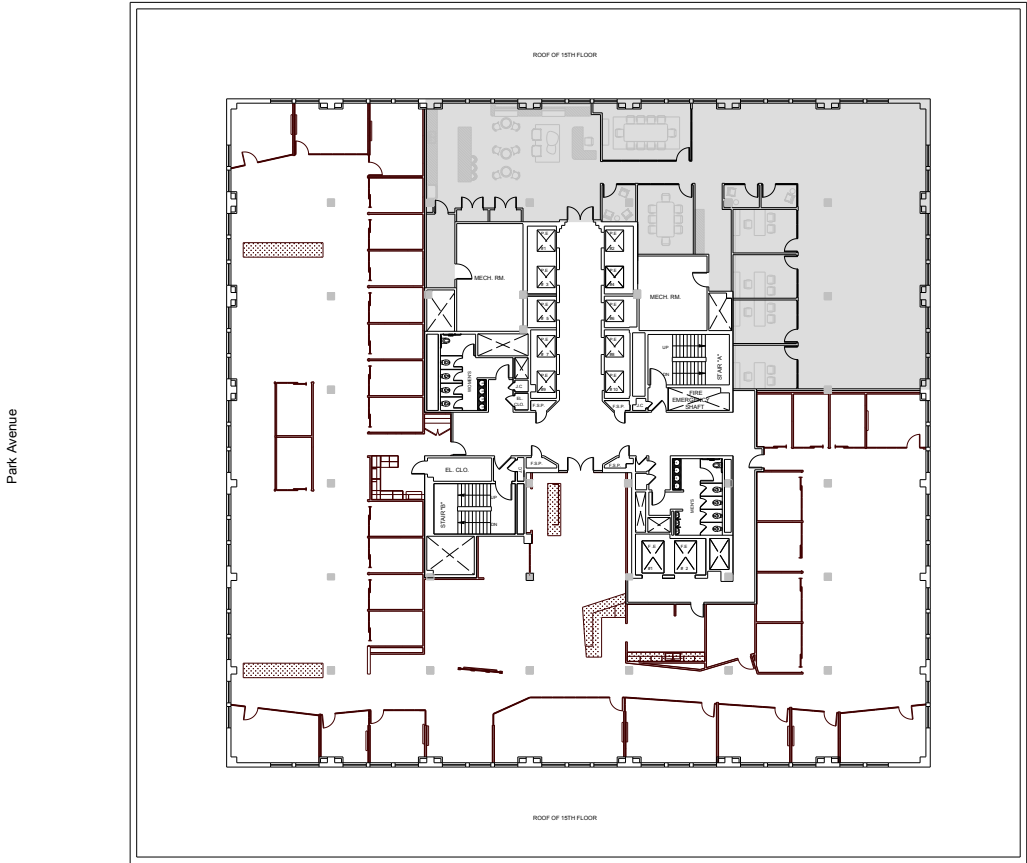

# One Park Avenue

Partial 18th Floor - 8,567 RSF

Park Avenue

East 32nd Street

Leasing Contacts:

Edward Riguardi    Ryan Levy  
212.894.7923        212.894.7472  
eriguardi@vno.com    rlevy@vno.com