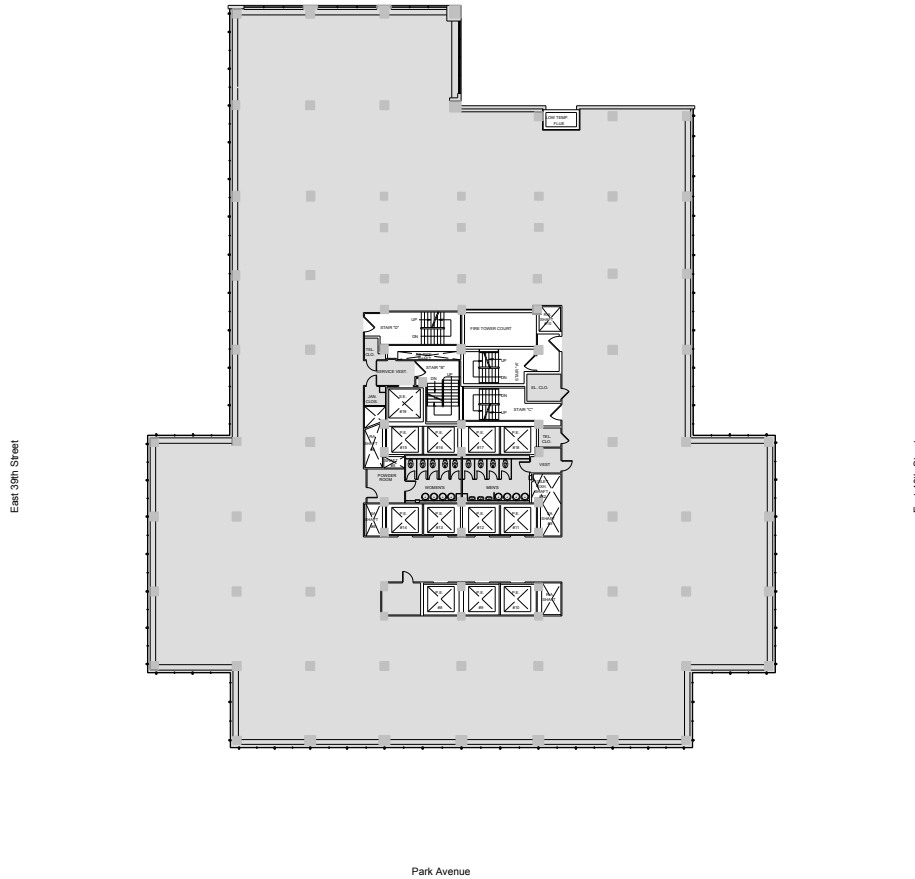

# 90 Park Avenue

Entire 16th Floor - 26,322 RSF

Leasing Contacts:

Andrew Ackerman    Jared Silverman  
212.894.7425        212.894.7458  
aackerman@vno.com    jsilverman@vno.com