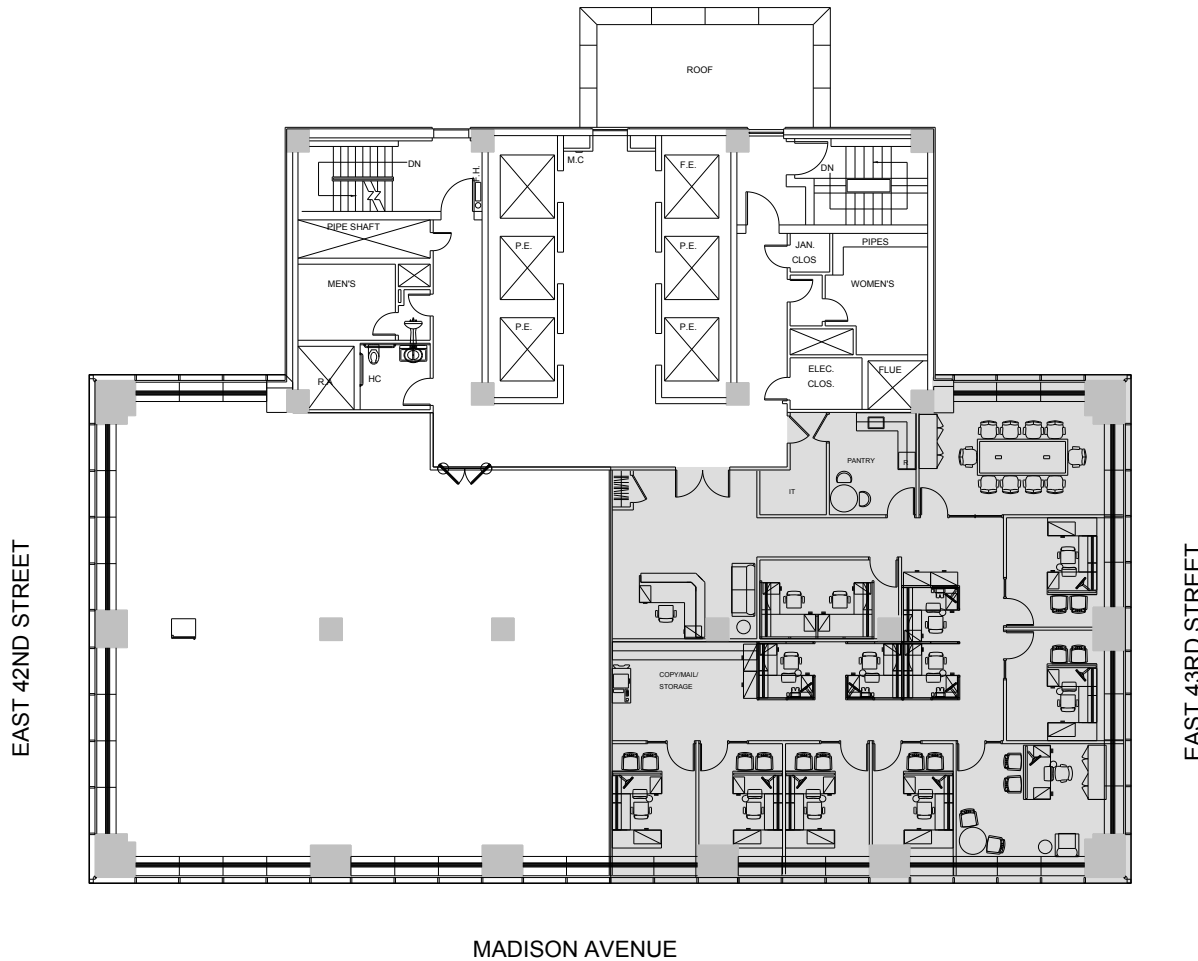

330 Madison Avenue

Partial 29th Floor - 4,922 RSF

Leasing Contacts:
Andrew Ackerman
212.894.7425
aackerman@vno.com