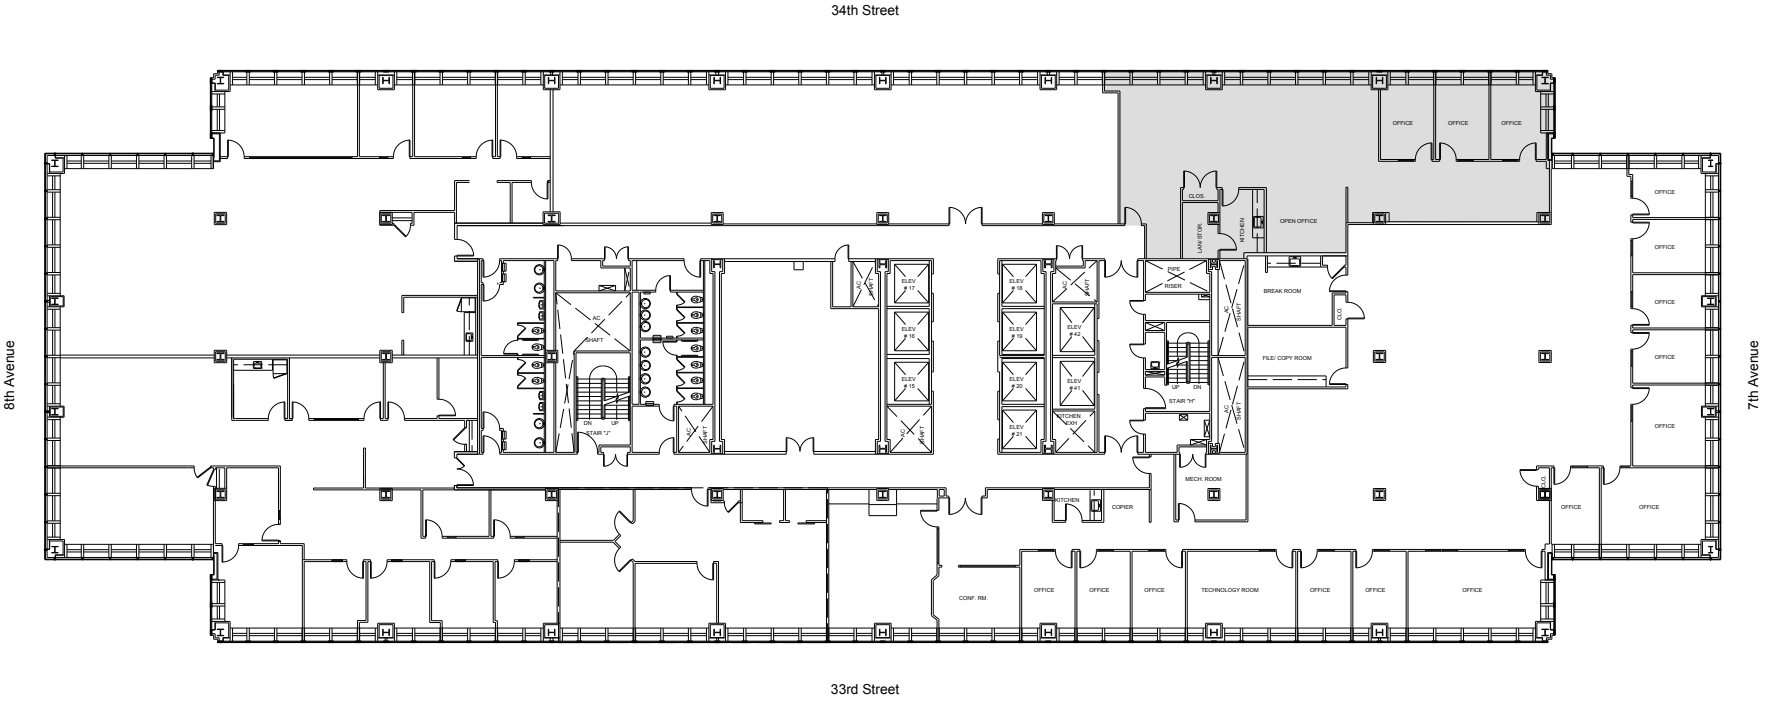

One Penn Plaza

Partial 46th Floor - 3,906 RSF

Leasing Contacts:

Josh Glick Jared Silverman
212.894.7413 212.894.7458
jglick@vno.com jsilverman@vno.com