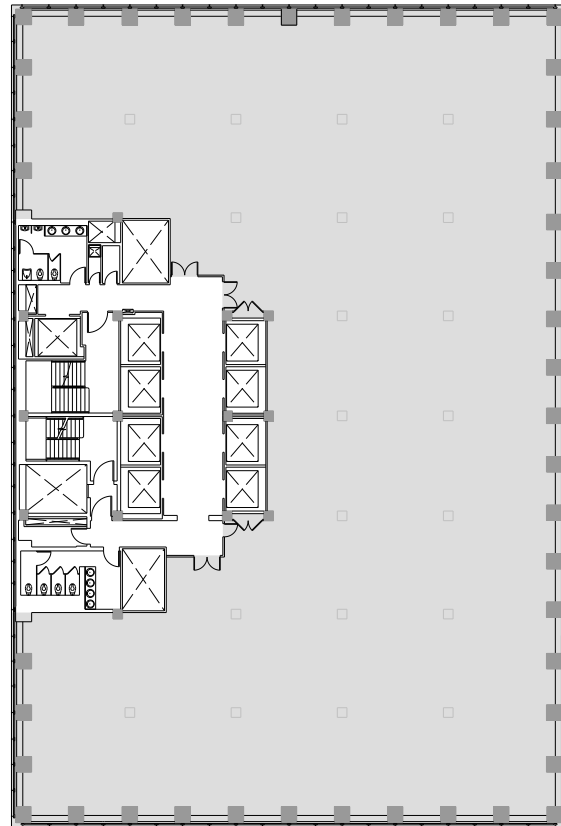

280 Park Avenue

Partial W38th Floor - 10,893 RSF

Park Avenue

Leasing Contacts:

Andrew Ackerman
212.894.7425
aackerman@vno.com

VORNADO
REALTY TRUST