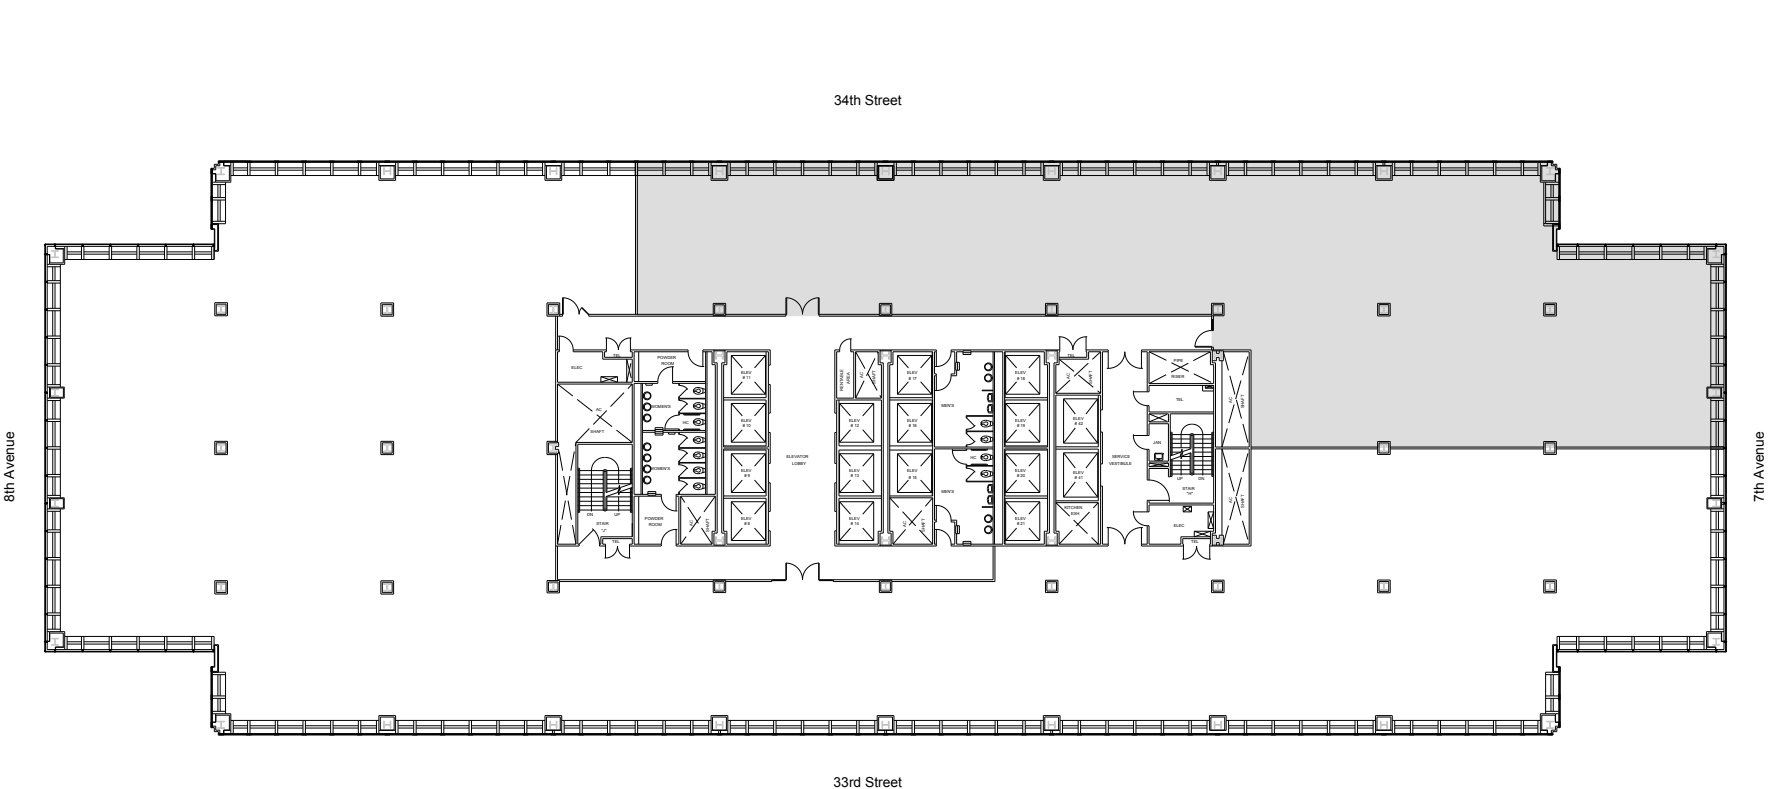

One Penn Plaza

Partial 39th Floor - RSF

Leasing Contacts:

Josh Glick	Jared Silverman	Kevin West
212.894.7413	212.894.7458	212.894.7438
jglick@vno.com	jsilverman@vno.com	kwest@vno.com