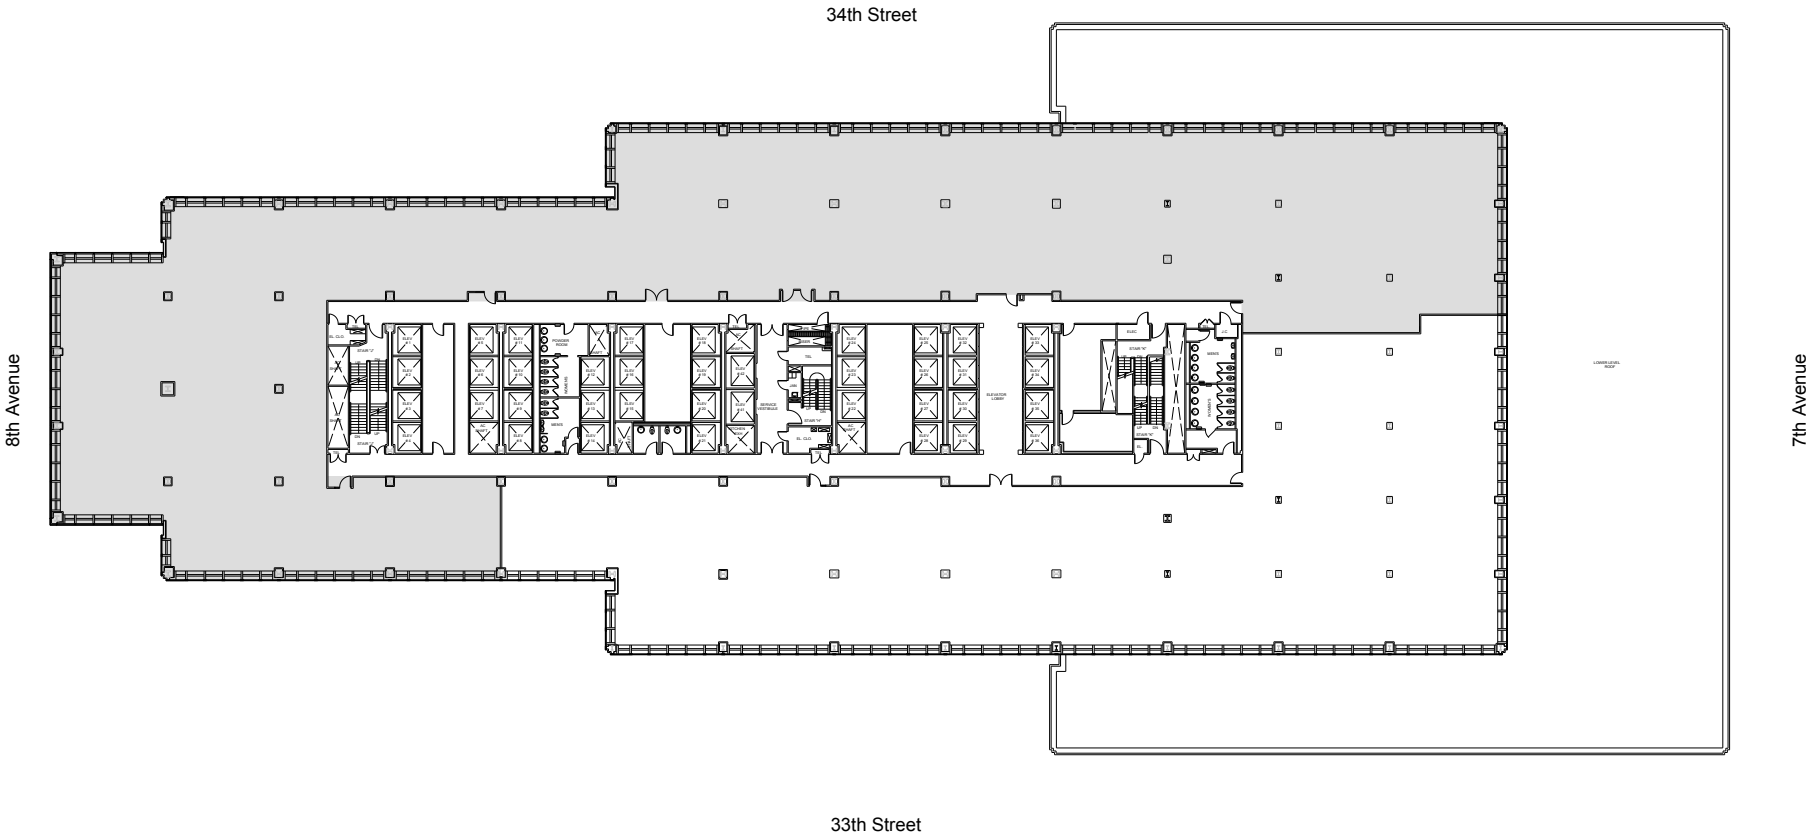

# One Penn Plaza

Partial 7th Floor - 36,089 RSF

Leasing Contacts:

Josh Glick	Jared Silverman	Kevin West
212.894.7413	212.894.7458	212.894.7438
jglick@vno.com	jsilverman@vno.com	kwest@vno.com