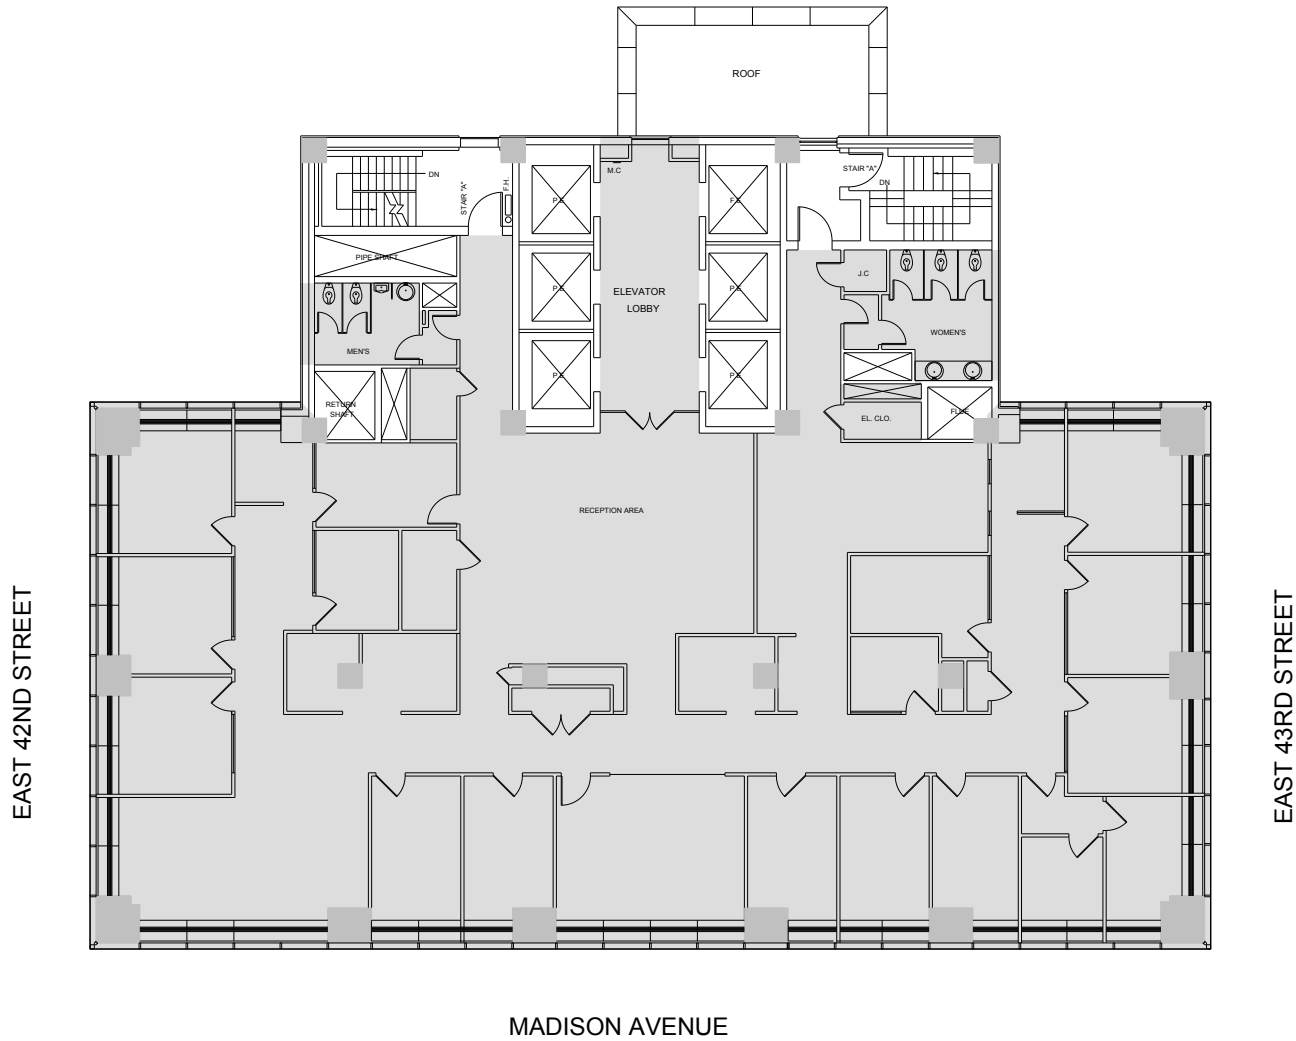

# 330 Madison Avenue

Entire 30th Floor - 9,829 RSF

Leasing Contacts:  
Andrew Ackerman  
212.894.7425  
aackerman@vno.com

**VORNADO**  
REALTY TRUST