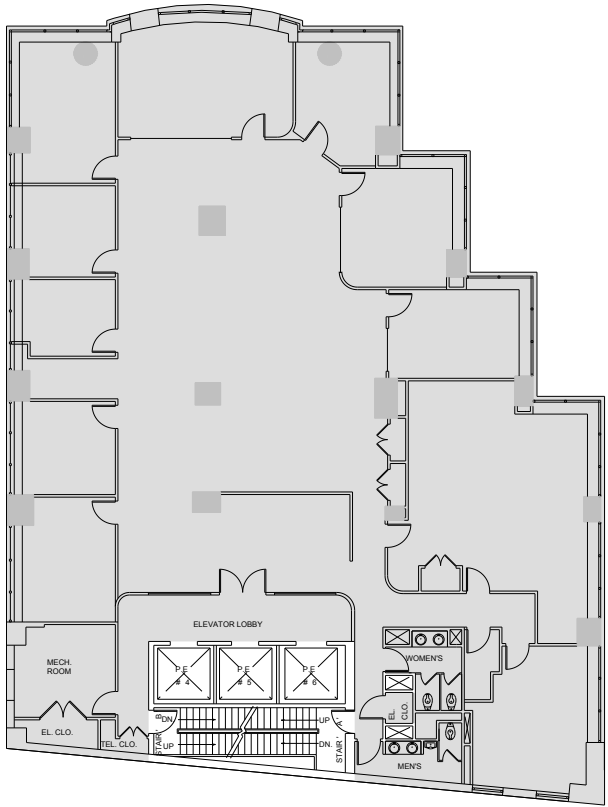

40 Fulton Street

Entire 24th Floor - 8,561 RSF

Fulton Street

Pearl Street

Leasing Contacts:

Ryan Levy Andrew Ackerman
212.894.7472 212.894.7425
rlevy@vno.com aackerman@vno.com