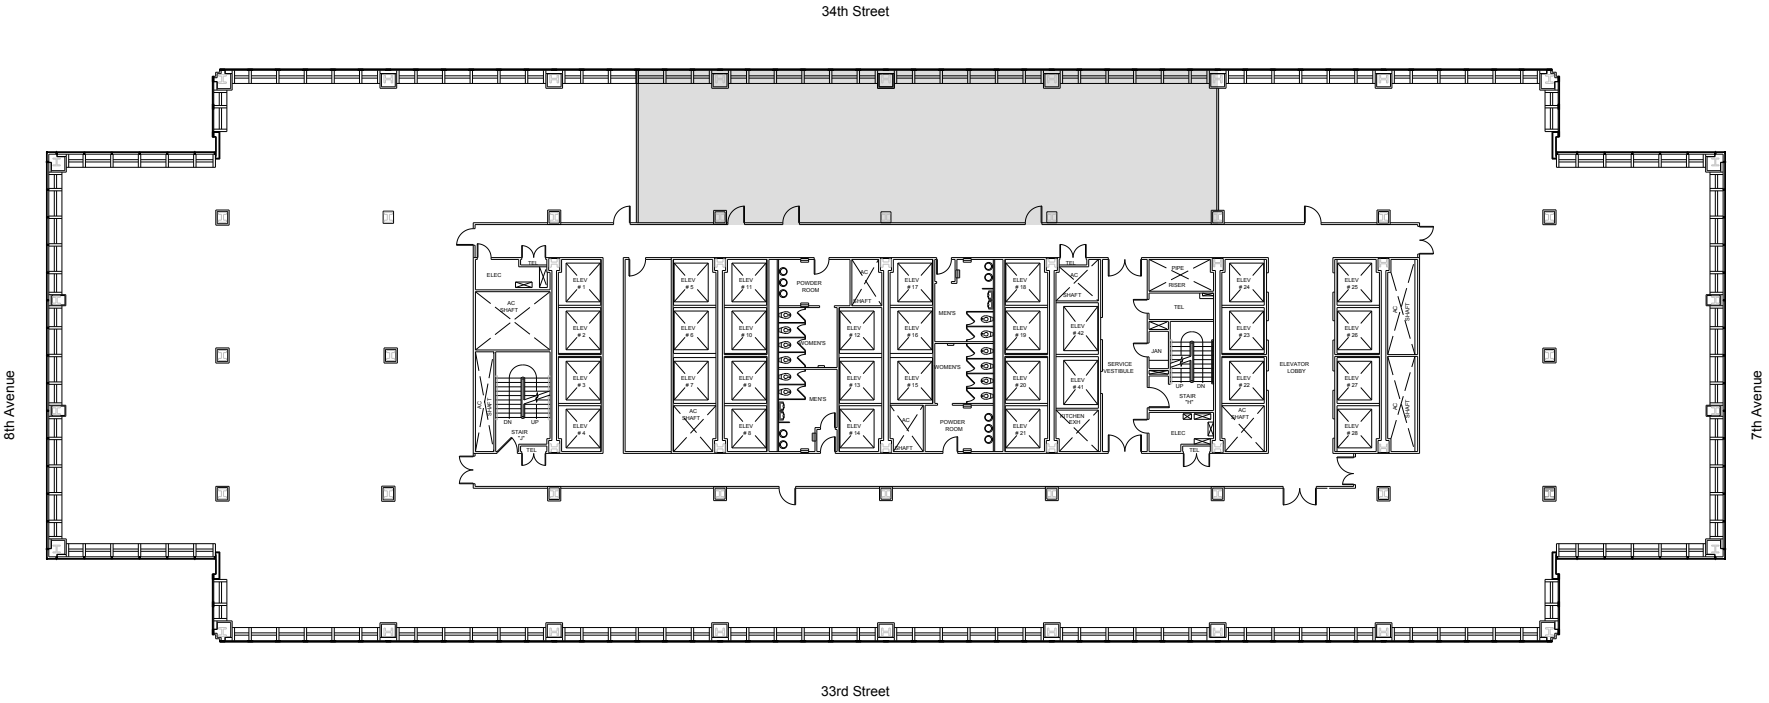

One Penn Plaza

Partial 14th Floor - RSF

Leasing Contacts:

| | | |
|----------------|--------------------|---------------|
| Josh Glick | Jared Silverman | Kevin West |
| 212.894.7413 | 212.894.7458 | 212.894.7438 |
| jglick@vno.com | jsilverman@vno.com | kwest@vno.com |