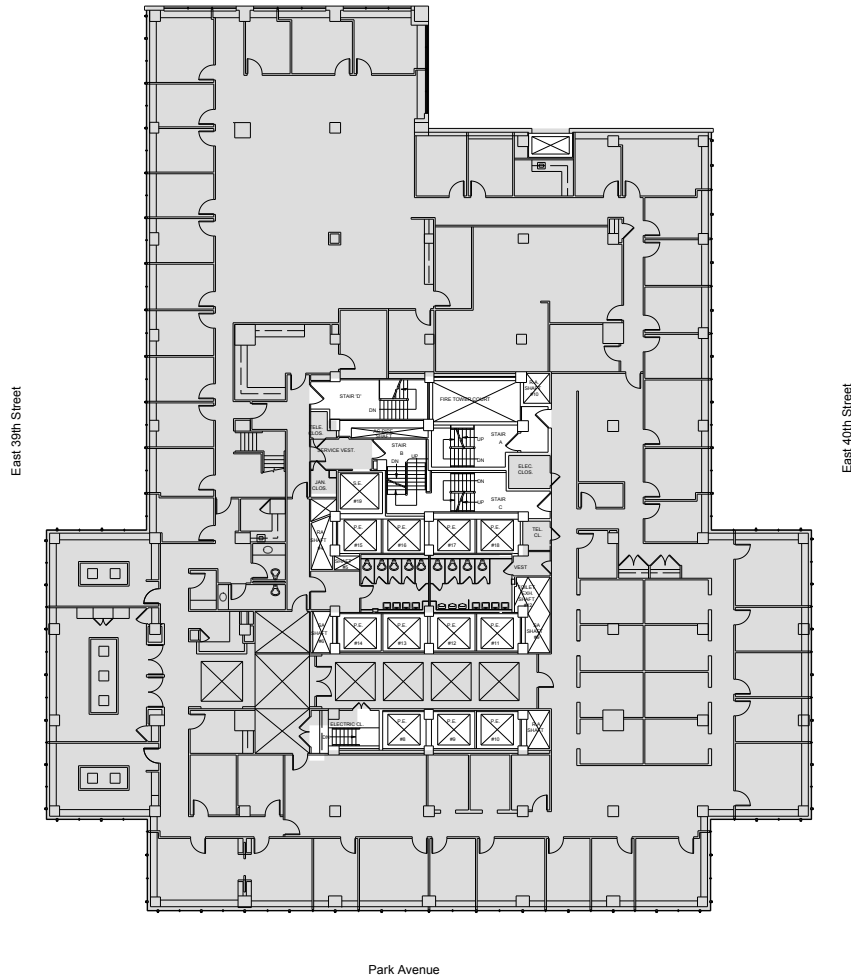

# 90 Park Avenue

Entire 18th Floor - 26,206 RSF

Leasing Contacts:

Andrew Ackerman	Jared Silverman
212.894.7425	212.894.7458
aackerman@vno.com	jsilverman@vno.com